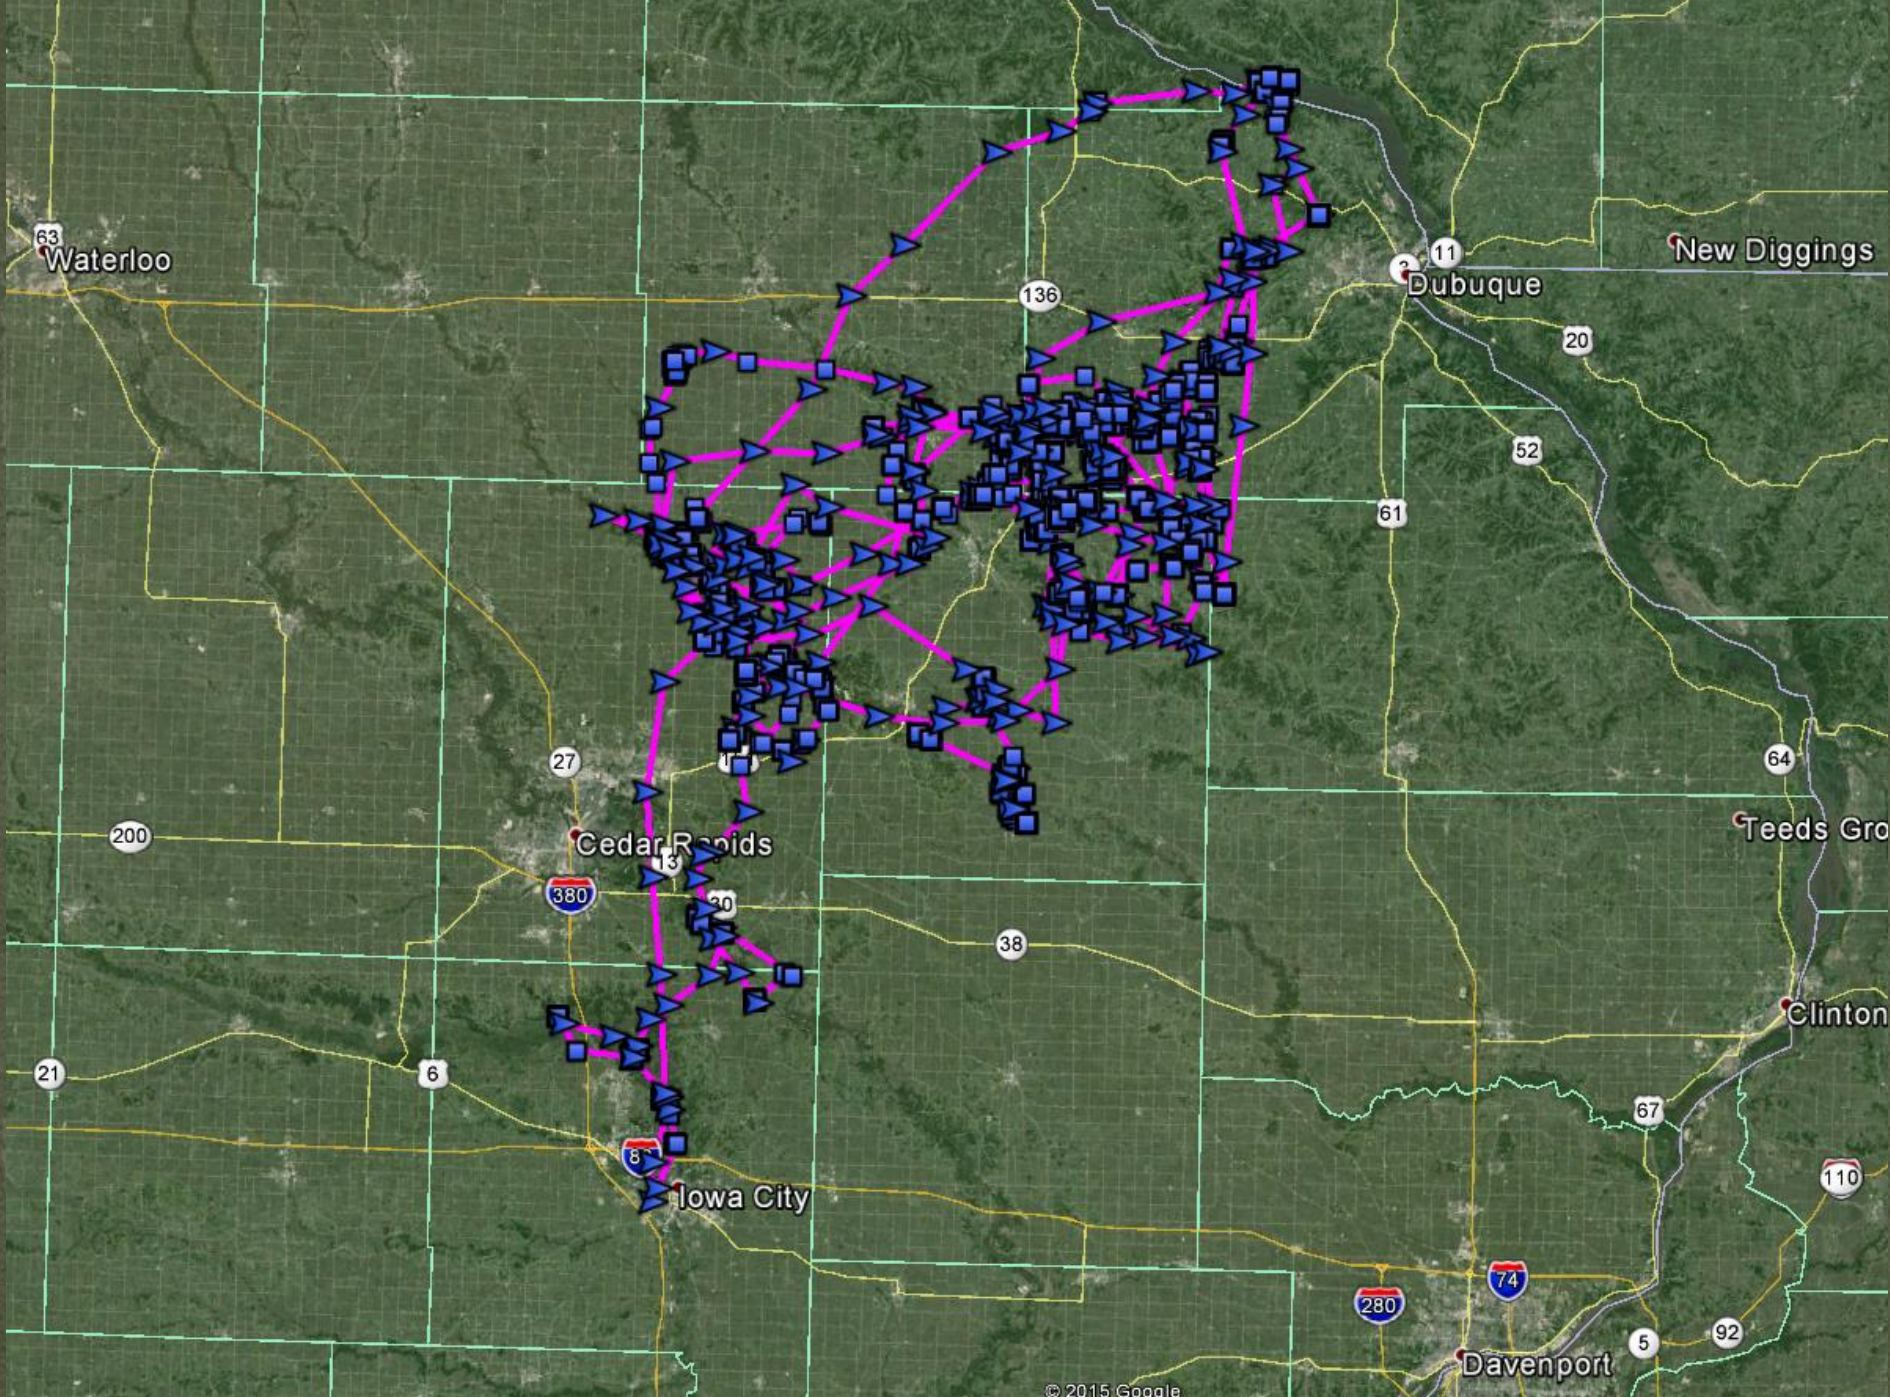

Source: Esri, DigitalGlobe, GeoEye, Earthstar Geographics, CNES/Airbus DS, USDA, USGS, AeroG Community

Bald Eagle Active Territories

State	1990	1995	2000	2006	2010	2014	2017	X Inc.
Illinois	8	14	36*	100	-	-	-	12.5
Indiana	2	15	24	68	-	-	-	34
Iowa	8	36	100*	200	-	-	-	25
Michigan	174	268	370	482	644	748	835	4.8
Minnesota	437	618	681	1312	-	-	-	3.0
Missouri	11	24	64	123	-	-	-	11.2
Ohio	16	30	63	125	-	-	-	7.8
Wisconsin	358	583	770	1065	-	-	-	3.0
* Survey data from 1999								

PBB

PCB

DDT

DDE

AOC

CEC

BUI

Causes of Mortality

- 22 years of data = 52 lead-related deaths
- 2008-2009 = 34 lead-related deaths

<http://thefutureofthings.com/5835-repower-5m-largest-wind-turbine/>

- 1388: Credit
- 1396: Mississippi T
- 2634: Good Man Vern
- 2683: New Year
- 4952: Lost Mound
- 5413: Ferris
- 5454: Long Grove
- 5879: Charlie Macbride
- 5959: ACE
- 5967: Freight House
- 6692: Kingfisher Farm
- 6734: Arsenal Island
- 6845: Stacey - Lost Mound
- 7991: Nuke

U.S. Fish and Wildlife Service
 Region 3
 Rock Island Field Office
 Bald Eagle Telemetry Study

First unit released
 March 10, 2014
 (0974: Hennepin)

Units not depicted:

- 7090: Picker
- 3988: Buffalo Bill
- 8049: Hunter
- 4770: Rocky
- 5884: Valentino