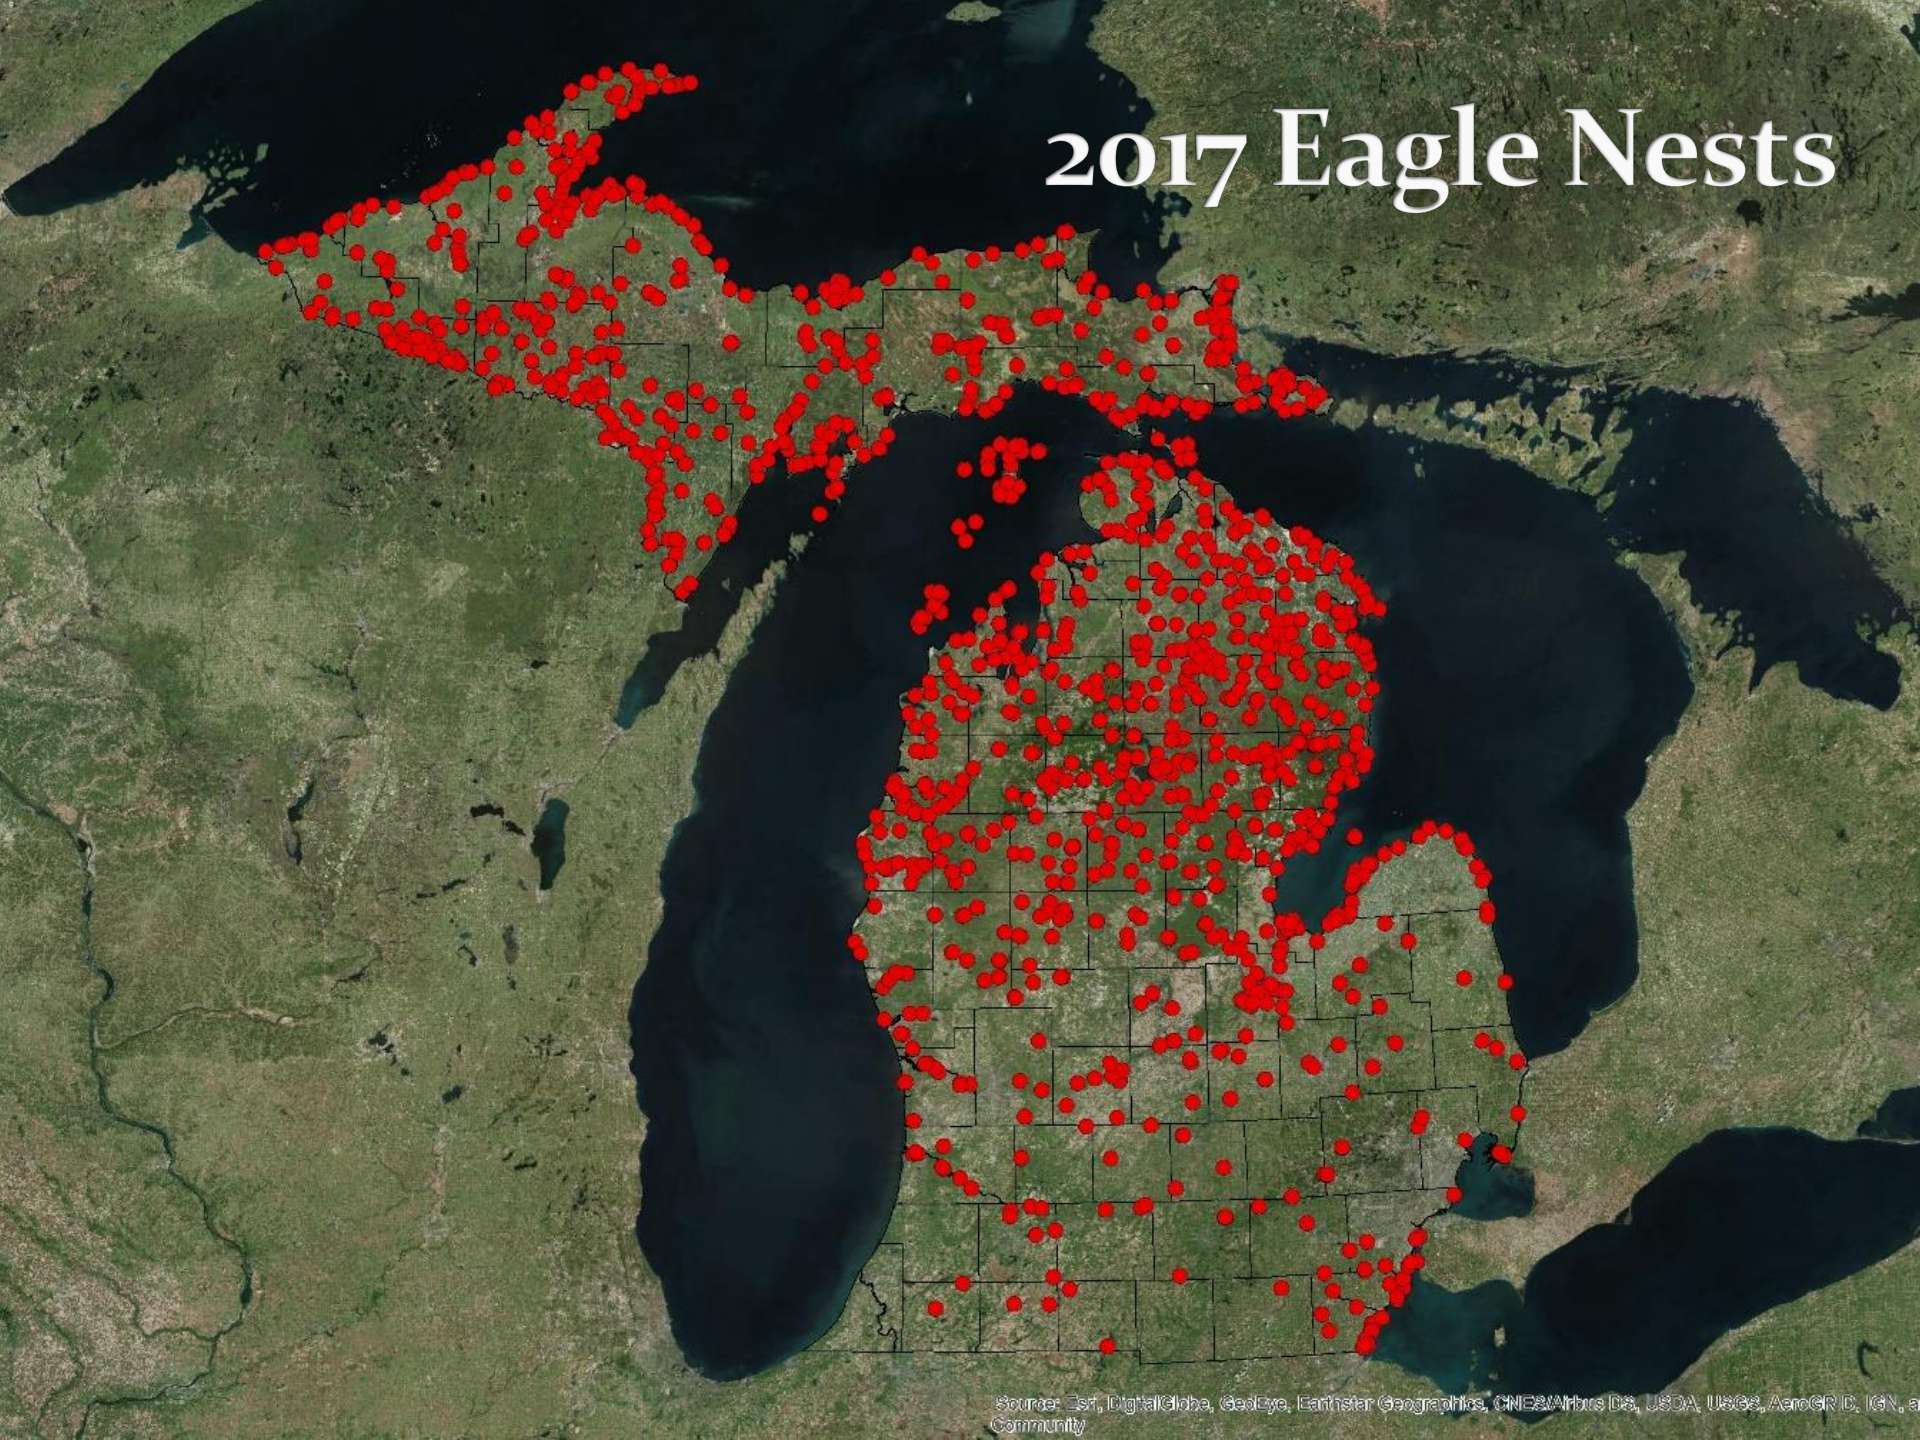

THIS YEAR'S MOST POWERFUL FLY SPRAY

History continued

- 1782 – National Symbol
- 1918 – Migratory Bird Treaty Act
- 1940 – Bald Eagle Protection Act
- 1982 – Bald and Golden Eagle Protection Act
- 1967 – Endangered Species Preservation Act
- 1973 – Endangered Species Act

2007 – Delisted!!

2003 Eagle Nests

2010 Eagle Nests

2017 Eagle Nests

2003

2010

Source: Esri, DigitalGlobe, GeoEye, Earthstar Geographics, CNES/Airbus DS, USDA, USGS, AeroG Community

2017

Source: Esri, DigitalGlobe, GeoEye, Earthstar Geographics, CNES/Airbus DS, USDA, USGS, AeroG Community

Bald Eagle Active Territories

State	1990	1995	2000	2006	2010	2014	2017	X Inc.
Illinois	8	14	36*	100	-	-	-	12.5
Indiana	2	15	24	68	-	-	-	34
Iowa	8	36	100*	200	-	-	-	25
Michigan	174	268	370	482	644	748	835	4.8
Minnesota	437	618	681	1312	-	-	-	3.0
Missouri	11	24	64	123	-	-	-	11.2
Ohio	16	30	63	125	-	-	-	7.8
Wisconsin	358	583	770	1065	-	-	-	3.0
* Survey data from 1999								