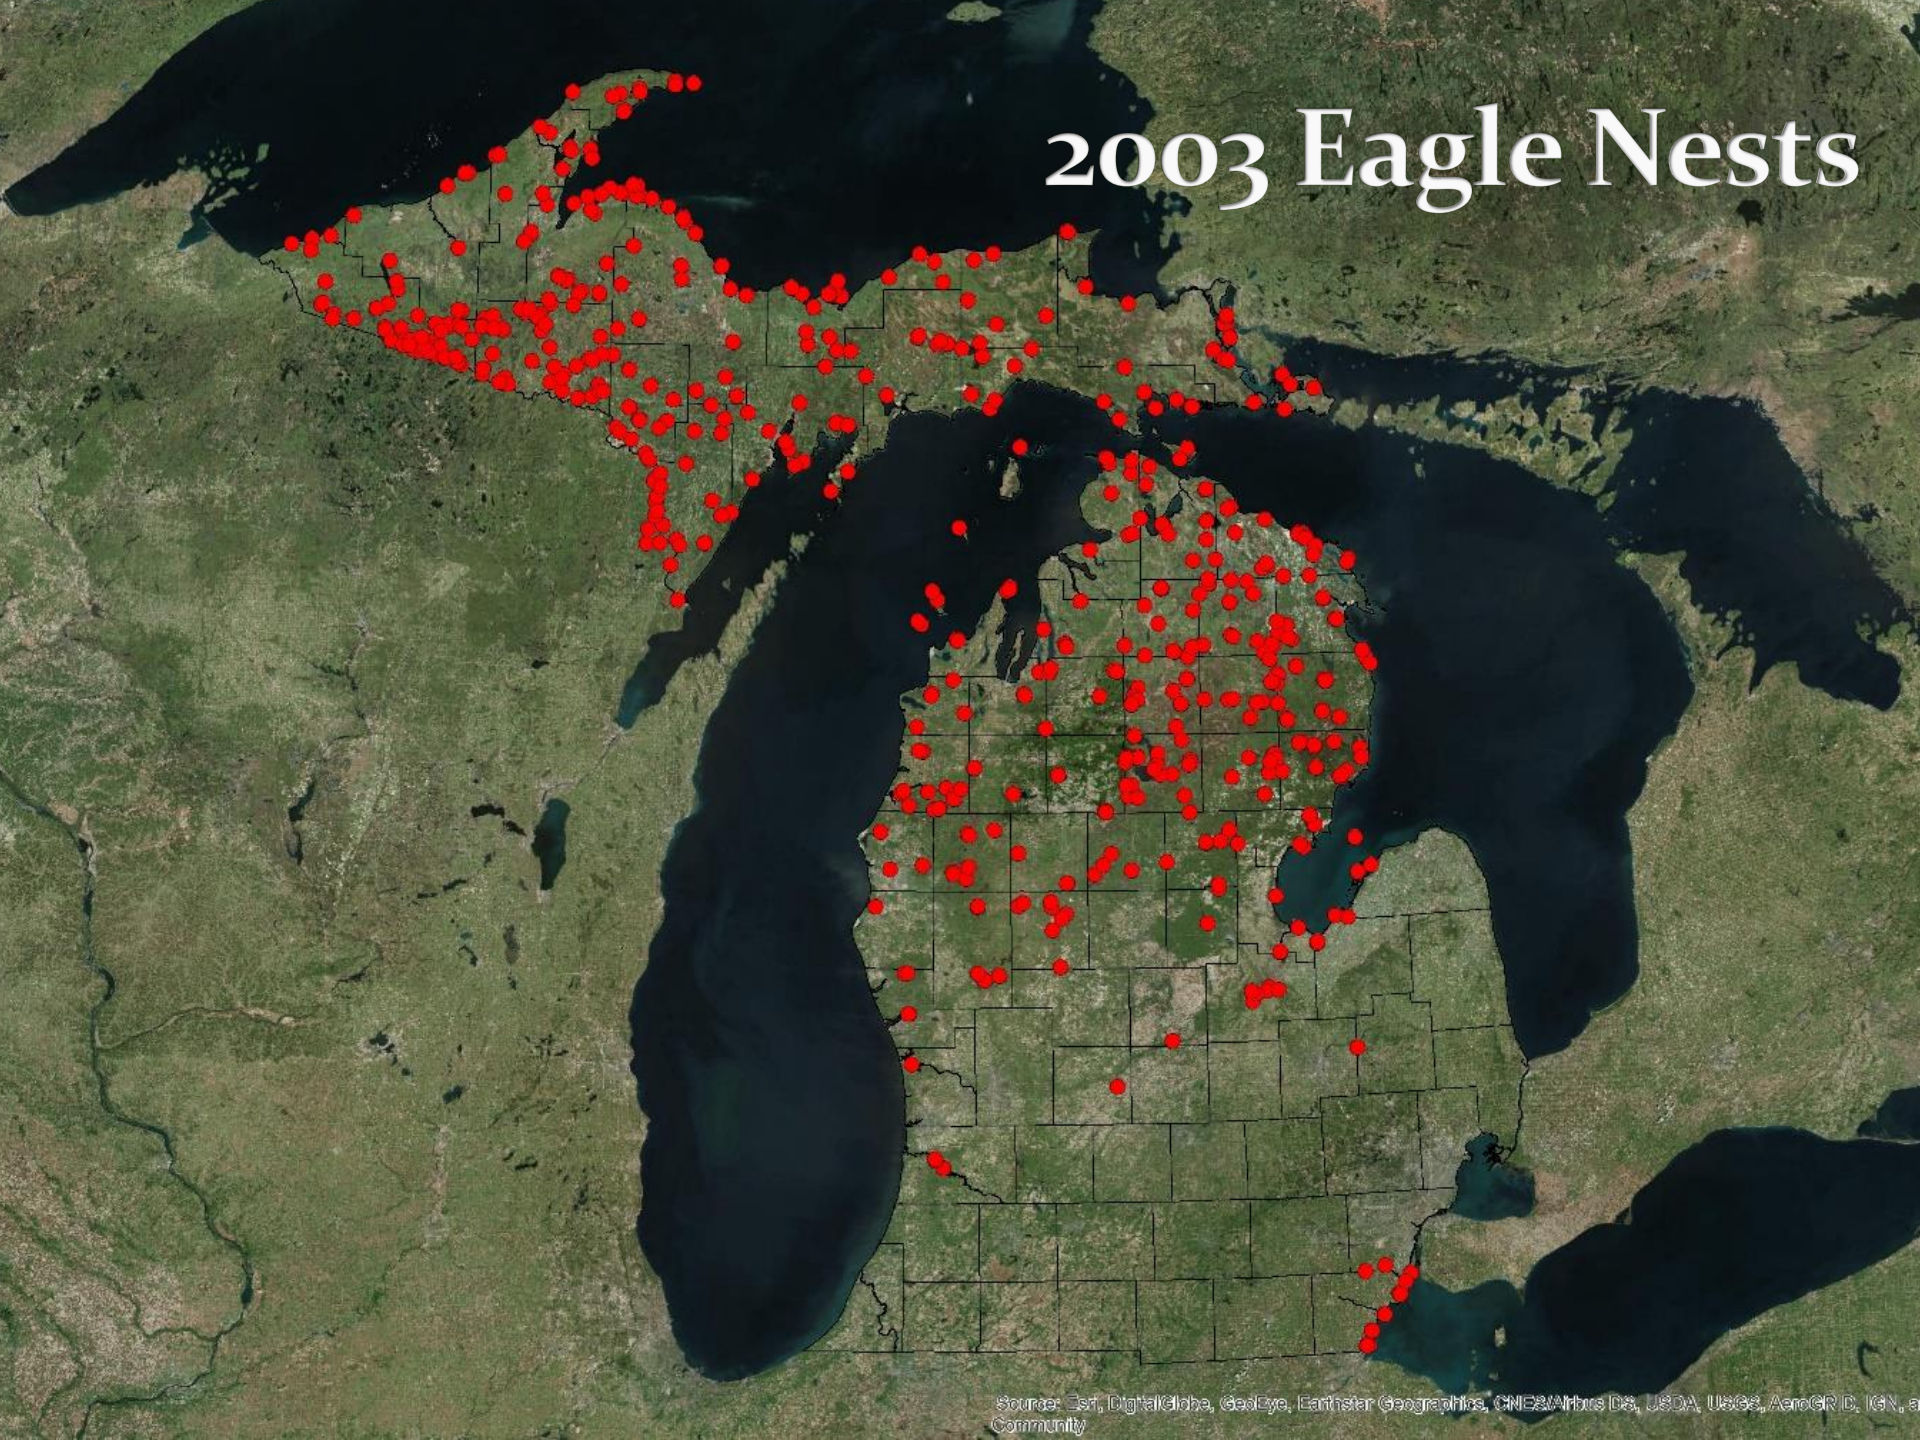

3 MONTHS LASTING ACTION

When you spray a coat of DDT Kill-Coat on walls, window sills, wire screens, carpet edges, etc., it leaves a "killing-coat" of 99% DDT. This "killing-coat" remains effective for 3 months. No insect can walk on it and live.

THIS YEAR'S MOST POWERFUL FLY SPRAY

History continued

- 1782 – National Symbol
- 1918 – Migratory Bird Treaty Act
- 1940 – Bald Eagle Protection Act
- 1982 – Bald and Golden Eagle Protection Act
- 1967 – Endangered Species Preservation Act
- 1973 – Endangered Species Act

2007 – Delisted!!

2003 Eagle Nests

2010 Eagle Nests

2017 Eagle Nests

2003

2010

Source: Esri, DigitalGlobe, GeoEye, Earthstar Geographics, CNES/Airbus DS, USDA, USGS, AeroG Community

2017