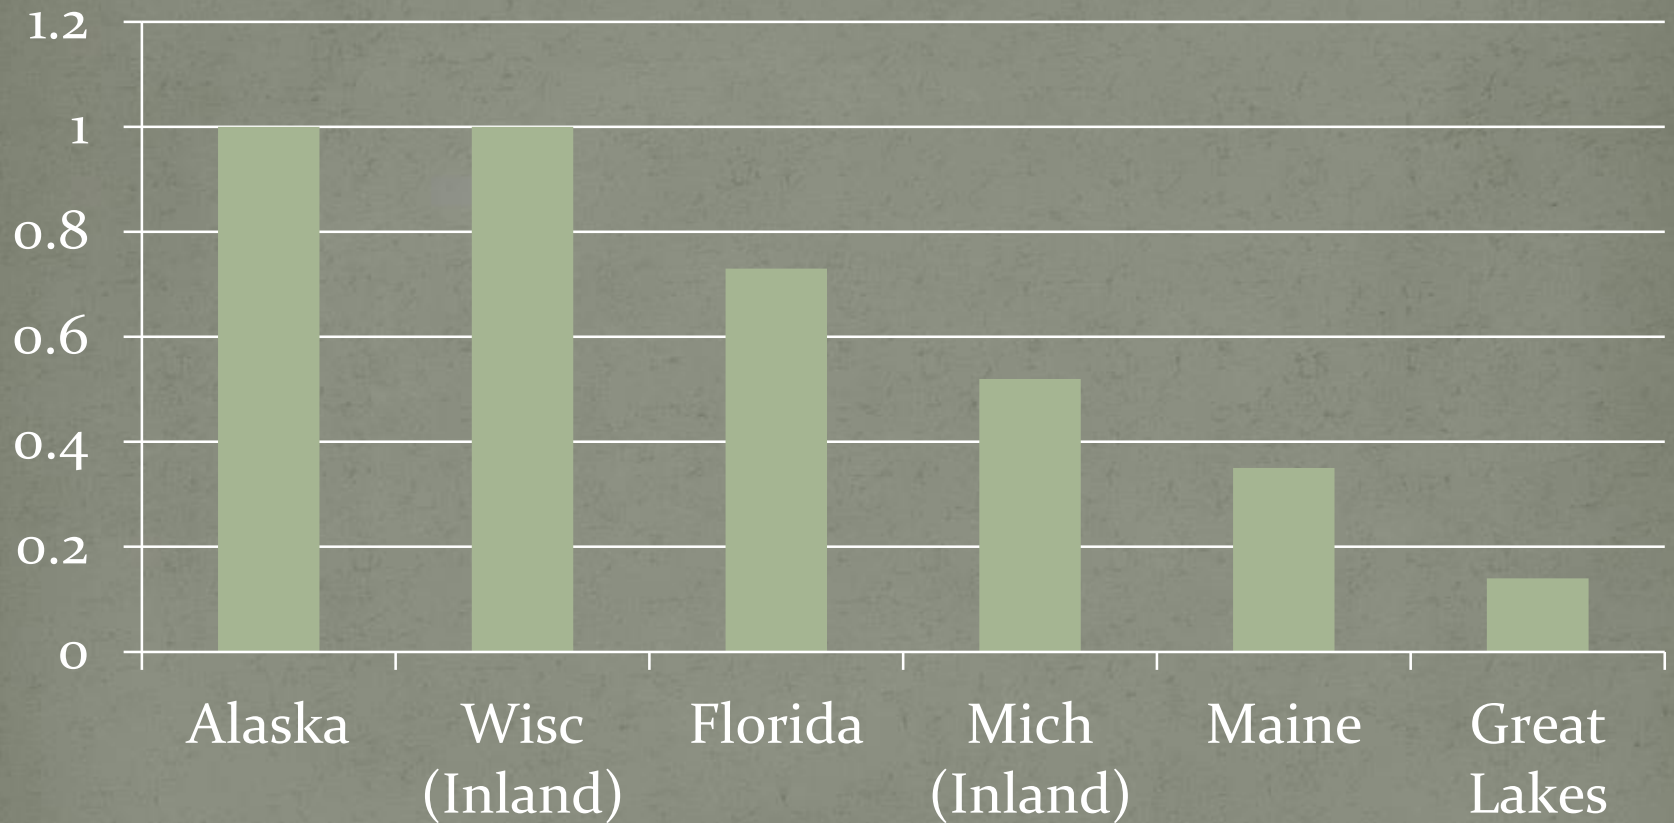

The Return of the Bald Eagle:

Bald Eagle Indicator Trends in SE Michigan

Chris Mensing
U.S. Fish and Wildlife Service
East Lansing, MI

History

- 1782 – National Symbol
- 1918 – Migratory Bird Treaty Act
- 1940 – Bald Eagle Protection Act
- 1982 – Bald and Golden Eagle Protection Act
- 1967 – Endangered Species Preservation Act
- 1973 – Endangered Species Act

BAEA Productivity (1960s)

This Year's Most Powerful Fly Spray
 IS LIQUID **DDT KILL-COAT**
 *The **2-WAY SPRAY!**

★ YES SIR
 2-WAY
 BECAUSE

★ 3 MONTHS
 KILLING WHEN
 SPRAYED ON
 SURFACES!

★ INSTANT
 KILLING WHEN
 SPRAYED ON
 INSECTS!

3 MONTHS LASTING ACTION

When you spray a coat of DDT Kill-Coat on walls, window sills, wire screens, carpet edges, etc., it leaves a "killing-coat" of 99% DDT. This "killing-coat" remains effective for 3 months. No insect can walk on it and live.