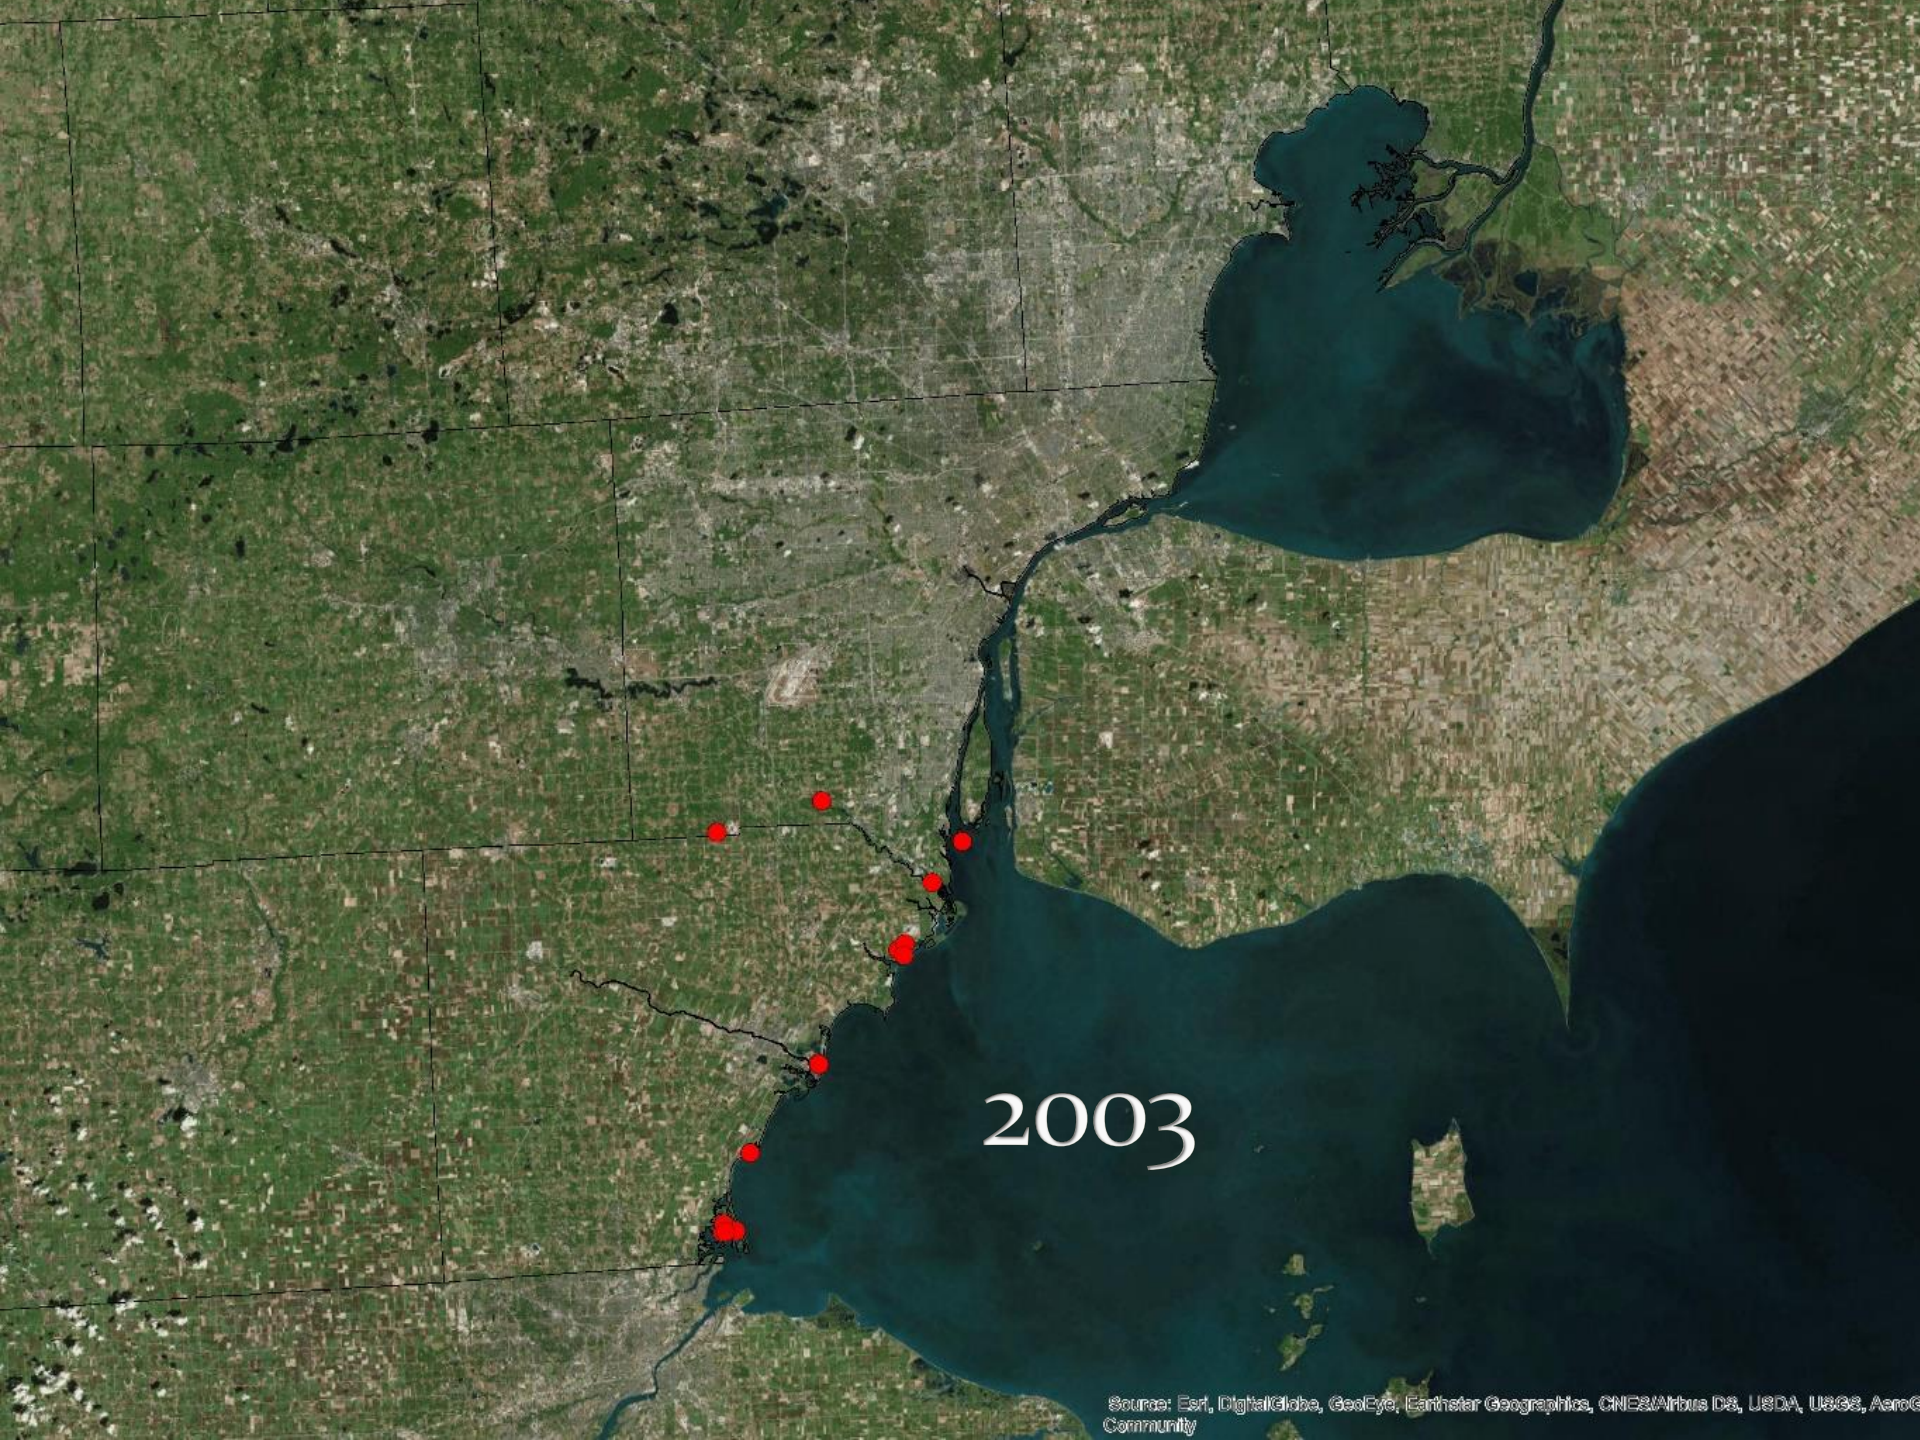

THIS YEAR'S MOST POWERFUL FLY SPRAY

History continued

- 1782 – National Symbol
- 1918 – Migratory Bird Treaty Act
- 1940 – Bald Eagle Protection Act
- 1982 – Bald and Golden Eagle Protection Act
- 1967 – Endangered Species Preservation Act
- 1973 – Endangered Species Act

2007 – Delisted!!

2003 Eagle Nests

2010 Eagle Nests

2017 Eagle Nests

2003

2010

Source: Esri, DigitalGlobe, GeoEye, Earthstar Geographics, CNES/Airbus DS, USDA, USGS, AeroG Community

2017

Source: Esri, DigitalGlobe, GeoEye, Earthstar Geographics, CNES/Airbus DS, USDA, USGS, AeroG Community

Bald Eagle Active Territories

State	1990	1995	2000	2006	2010	2014	2017	X Inc.
Illinois	8	14	36*	100	-	-	-	12.5
Indiana	2	15	24	68	-	-	-	34
Iowa	8	36	100*	200	-	-	-	25
Michigan	174	268	370	482	644	748	835	4.8
Minnesota	437	618	681	1312	-	-	-	3.0
Missouri	11	24	64	123	-	-	-	11.2
Ohio	16	30	63	125	-	-	-	7.8
Wisconsin	358	583	770	1065	-	-	-	3.0
* Survey data from 1999								