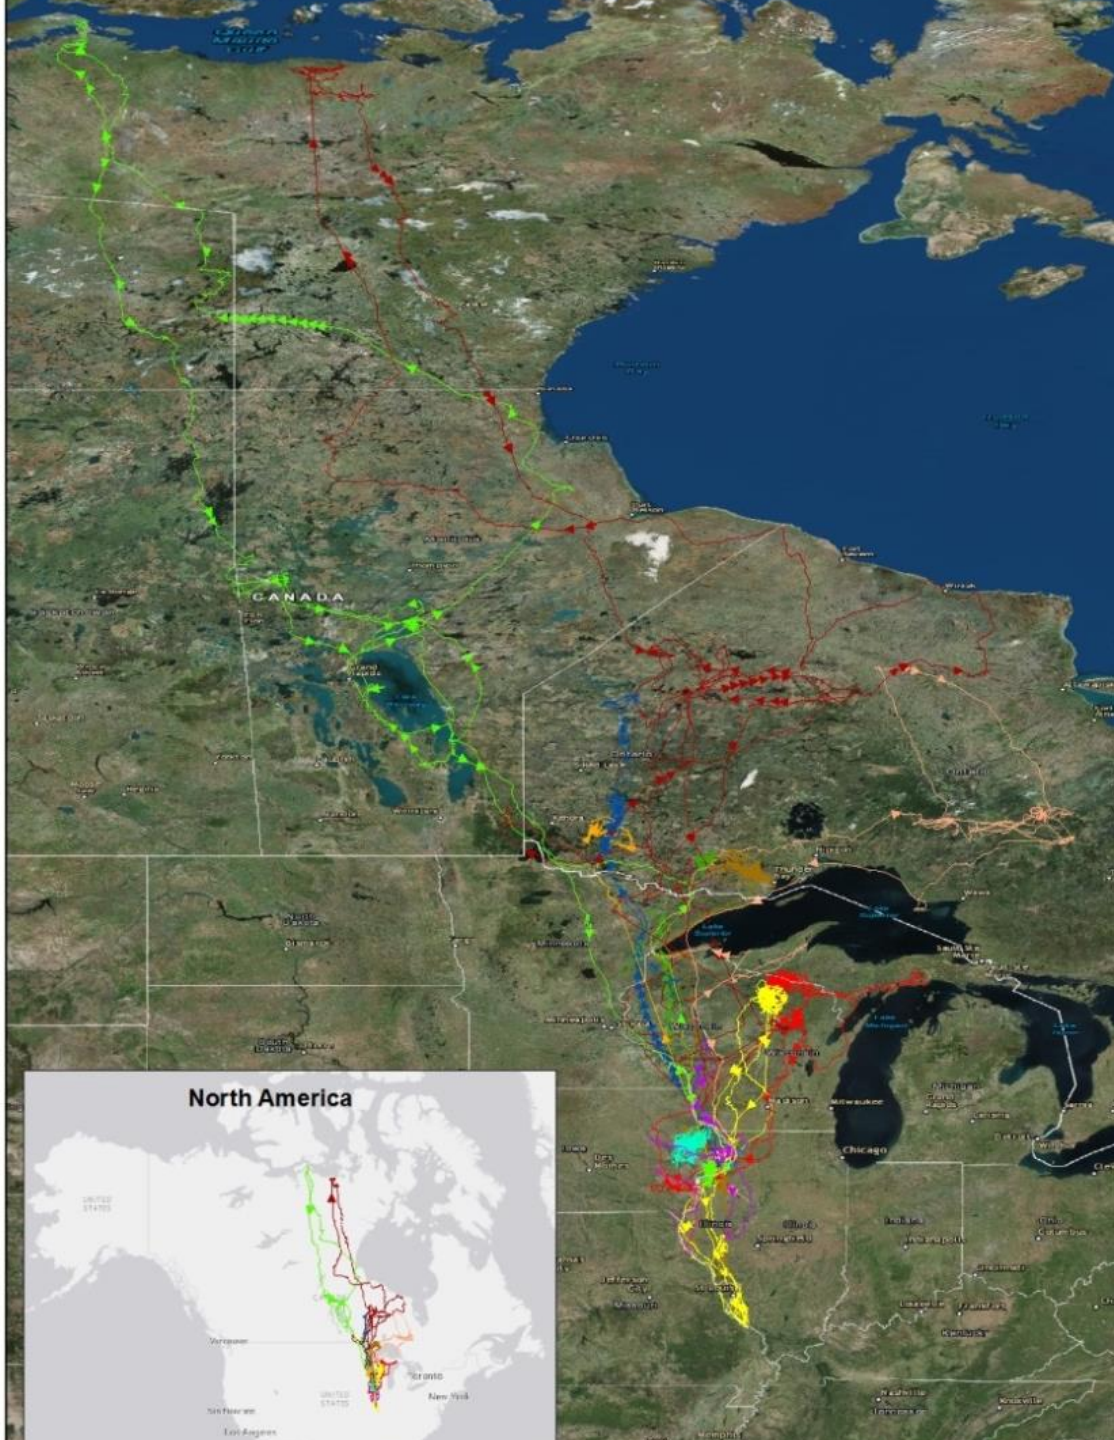

Source: Esri, DigitalGlobe, GeoEye, Earthstar Geographics, CNES/Airbus DS, USDA, USGS, AeroG Community

Bald Eagle Active Territories

State	1990	1995	2000	2006	2010	2014	2017	X Inc.
Illinois	8	14	36*	100	-	-	-	12.5
Indiana	2	15	24	68	-	-	-	34
Iowa	8	36	100*	200	-	-	-	25
Michigan	174	268	370	482	644	748	835	4.8
Minnesota	437	618	681	1312	-	-	-	3.0
Missouri	11	24	64	123	-	-	-	11.2
Ohio	16	30	63	125	-	-	-	7.8
Wisconsin	358	583	770	1065	-	-	-	3.0
* Survey data from 1999								

PBB

PCB

DDT

DDE

AOC

CEC

BUI

Causes of Mortality

- 22 years of data = 52 lead-related deaths
- 2008-2009 = 34 lead-related deaths

<http://thefutureofthings.com/5835-repower-5m-largest-wind-turbine/>

- 1388: Credit
- 1396: Mississippi T
- 2634: Good Man Vern
- 2683: New Year
- 4952: Lost Mound
- 5413: Ferris
- 5454: Long Grove
- 5879: Charlie Macbride
- 5959: ACE
- 5967: Freight House
- 6692: Kingfisher Farm
- 6734: Arsenal Island
- 6845: Stacey - Lost Mound
- 7991: Nuke