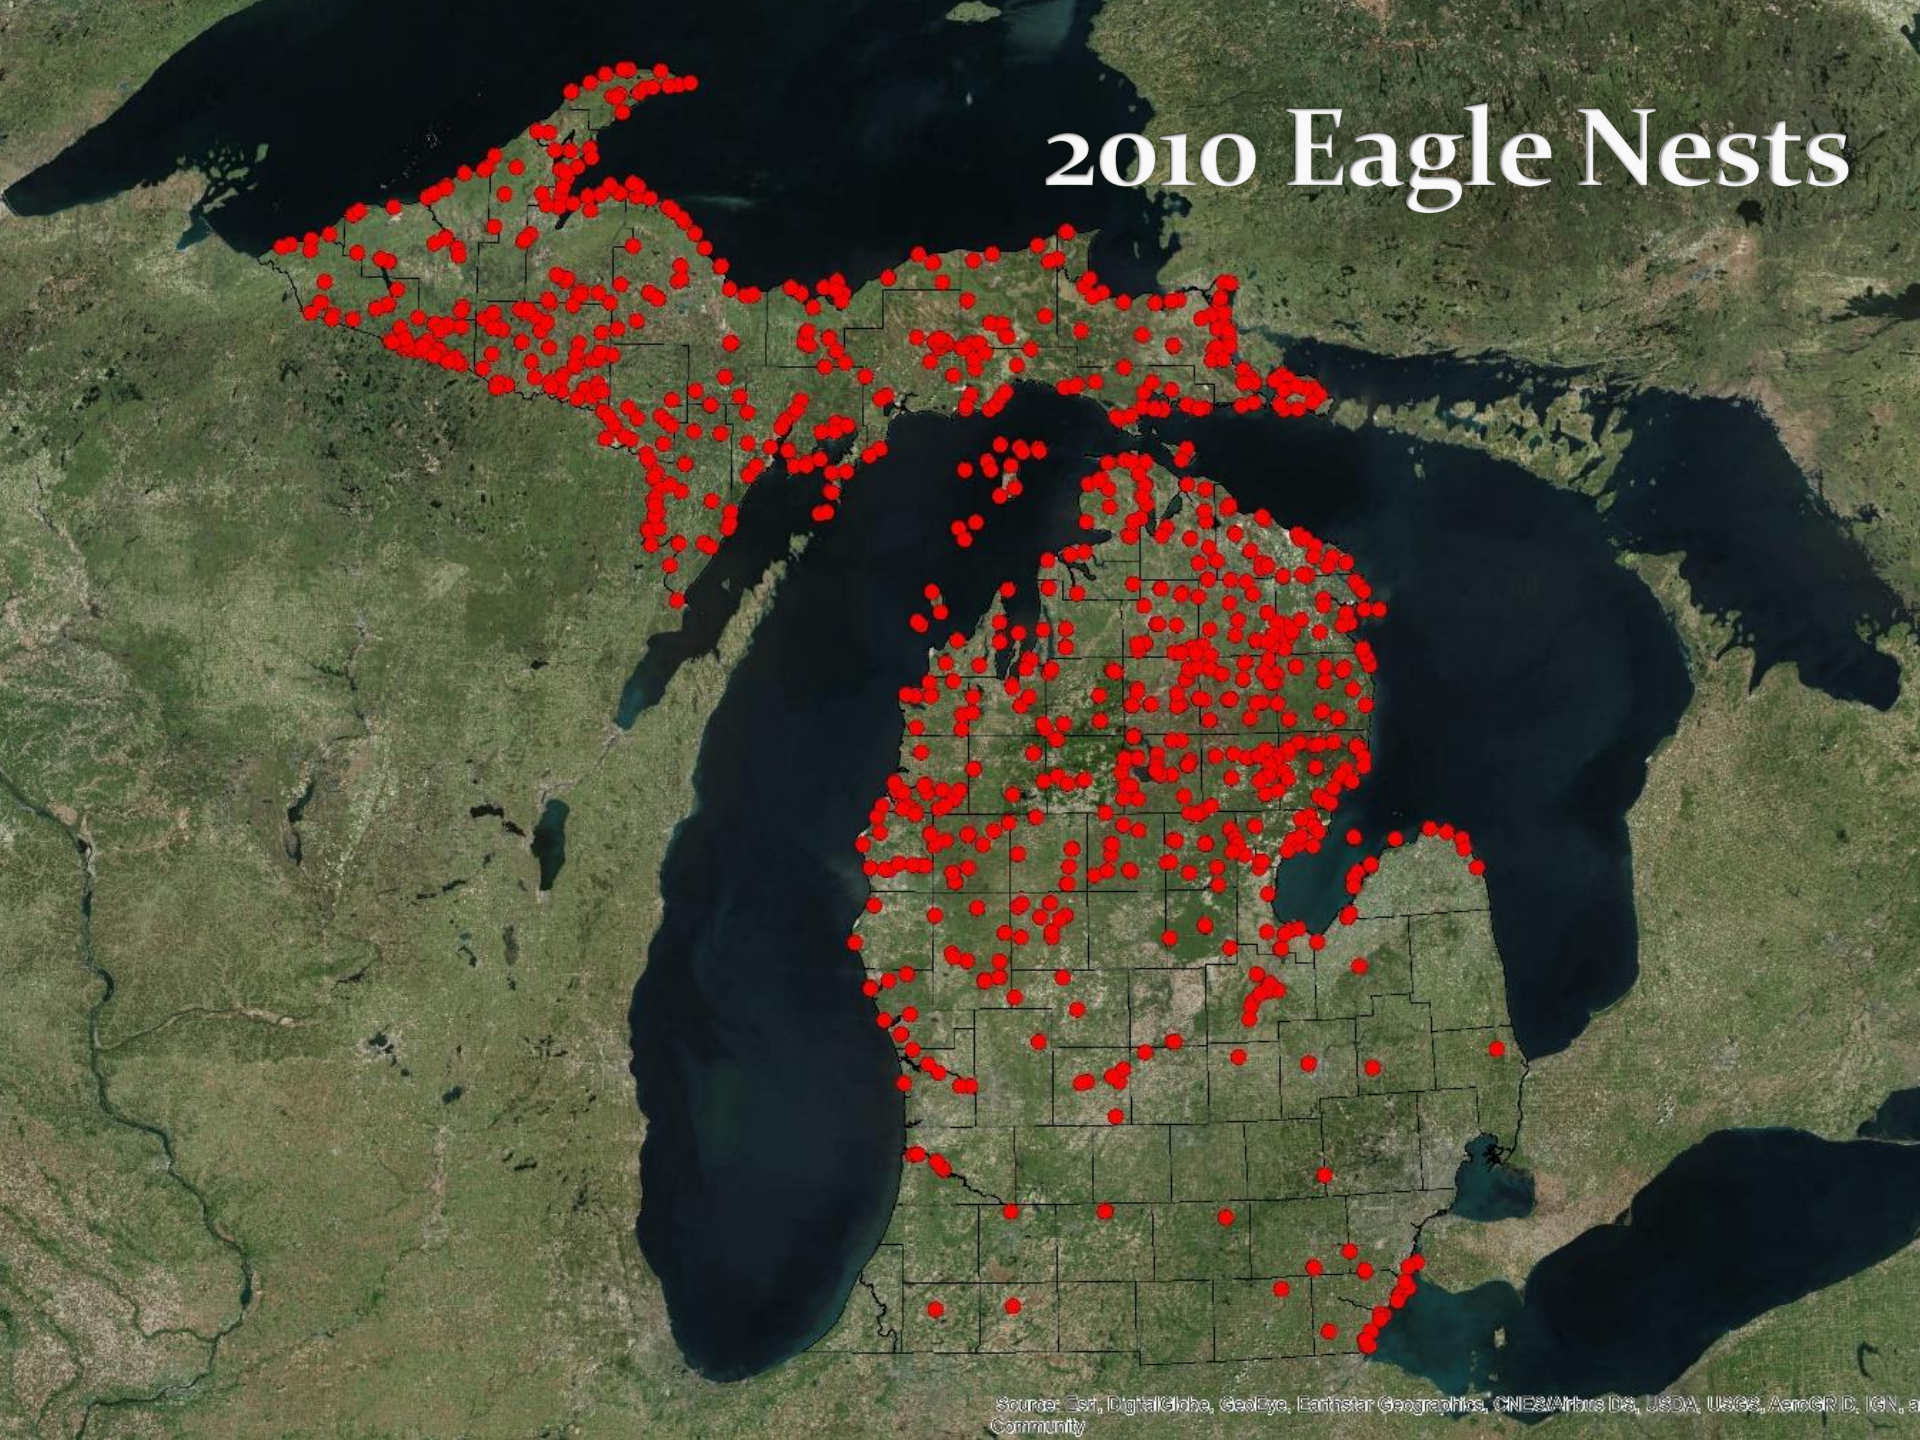

3 MONTHS LASTING ACTION

When you spray a coat of DDT Kill-Coat on walls, window sills, wire screens, carpet edges, etc., it leaves a "killing-coat" of 99% DDT. This "killing-coat" remains effective for 3 months. No insect can walk on it and live.

THIS YEAR'S MOST POWERFUL FLY SPRAY

History continued

- 1782 – National Symbol
- 1918 – Migratory Bird Treaty Act
- 1940 – Bald Eagle Protection Act
- 1982 – Bald and Golden Eagle Protection Act
- 1967 – Endangered Species Preservation Act
- 1973 – Endangered Species Act

2007 – Delisted!!

2003 Eagle Nests

2010 Eagle Nests

2017 Eagle Nests

2003

2010

Source: Esri, DigitalGlobe, GeoEye, Earthstar Geographics, CNES/Airbus DS, USDA, USGS, AeroG Community

2017