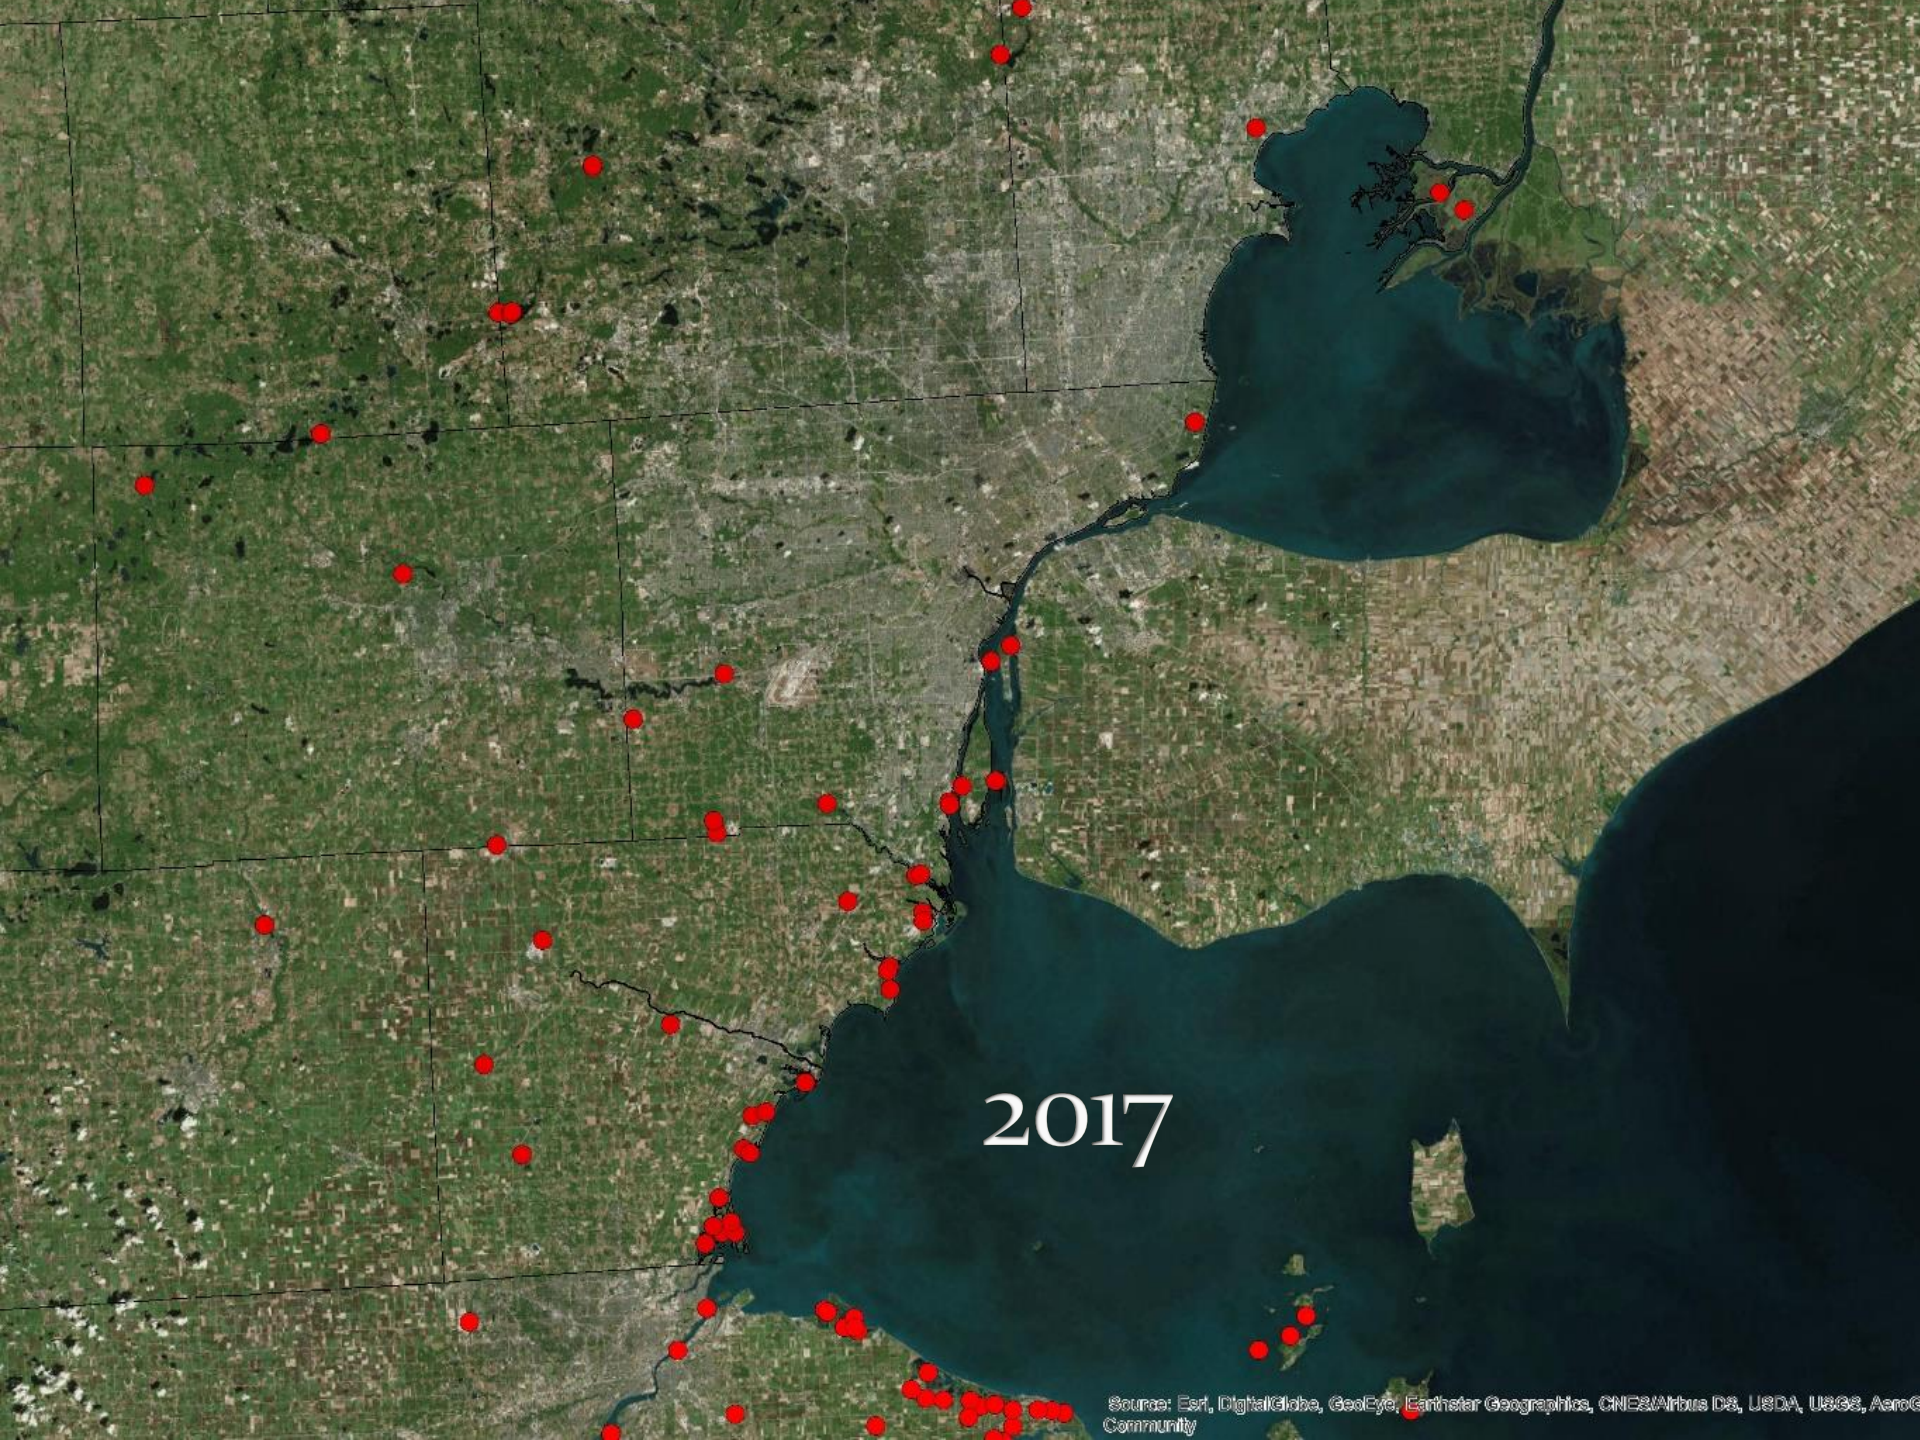

THIS YEAR'S MOST POWERFUL FLY SPRAY

History continued

- 1782 – National Symbol
- 1918 – Migratory Bird Treaty Act
- 1940 – Bald Eagle Protection Act
- 1982 – Bald and Golden Eagle Protection Act
- 1967 – Endangered Species Preservation Act
- 1973 – Endangered Species Act

2007 – Delisted!!

2003 Eagle Nests

2010 Eagle Nests

2017 Eagle Nests

2003

2010

Source: Esri, DigitalGlobe, GeoEye, Earthstar Geographics, CNES/Airbus DS, USDA, USGS, AeroG Community

2017