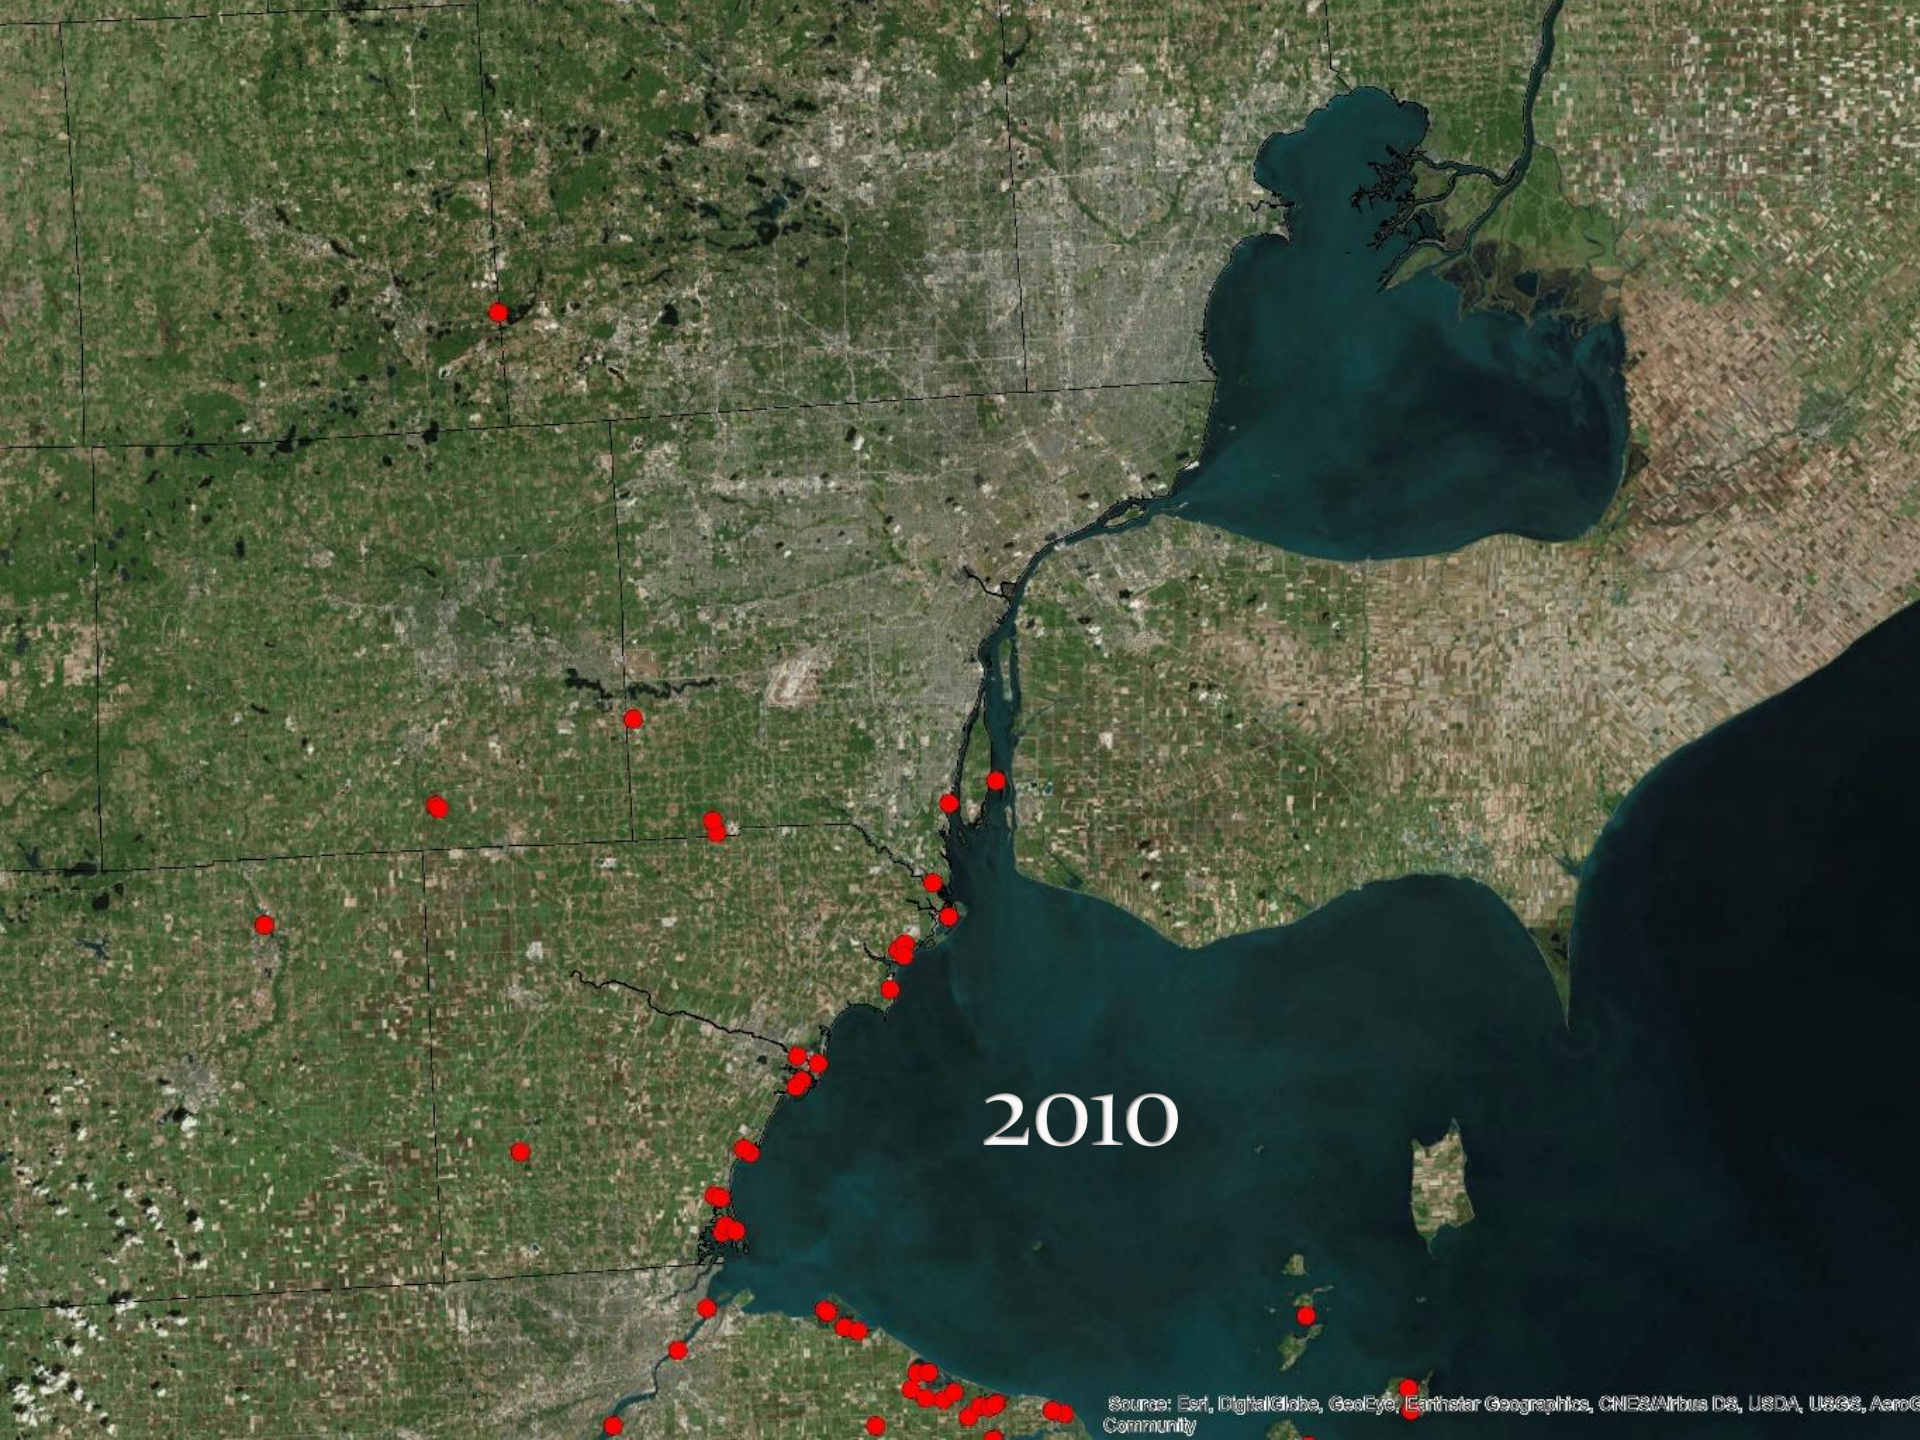

THIS YEAR'S MOST POWERFUL FLY SPRAY

History continued

- 1782 – National Symbol
- 1918 – Migratory Bird Treaty Act
- 1940 – Bald Eagle Protection Act
- 1982 – Bald and Golden Eagle Protection Act
- 1967 – Endangered Species Preservation Act
- 1973 – Endangered Species Act

2007 – Delisted!!

2003 Eagle Nests

2010 Eagle Nests

2017 Eagle Nests

2003

2010

Source: Esri, DigitalGlobe, GeoEye, Earthstar Geographics, CNES/Airbus DS, USDA, USGS, AeroG Community

2017

Source: Esri, DigitalGlobe, GeoEye, Earthstar Geographics, CNES/Airbus DS, USDA, USGS, AeroG Community

Bald Eagle Active Territories

State	1990	1995	2000	2006	2010	2014	2017	X Inc.
Illinois	8	14	36*	100	-	-	-	12.5
Indiana	2	15	24	68	-	-	-	34
Iowa	8	36	100*	200	-	-	-	25
Michigan	174	268	370	482	644	748	835	4.8
Minnesota	437	618	681	1312	-	-	-	3.0
Missouri	11	24	64	123	-	-	-	11.2
Ohio	16	30	63	125	-	-	-	7.8
Wisconsin	358	583	770	1065	-	-	-	3.0
* Survey data from 1999								