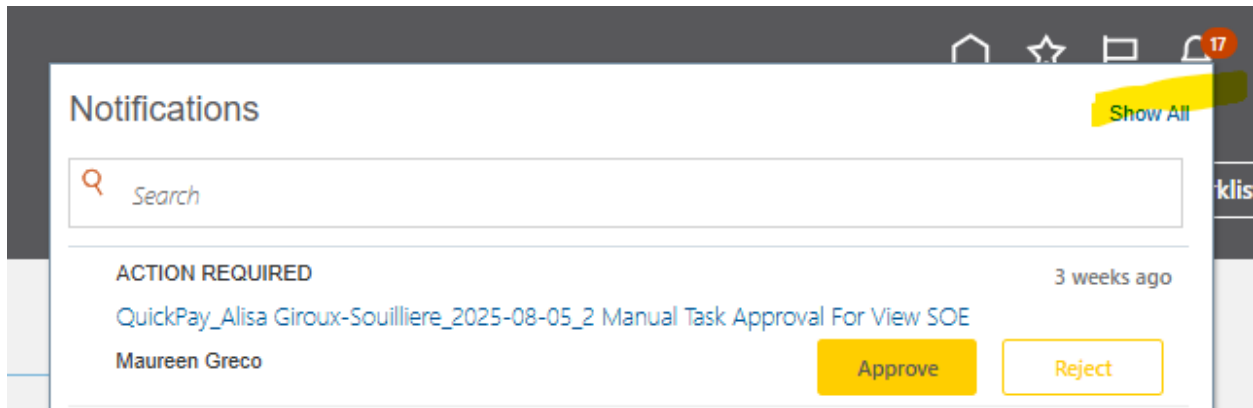

How to Access/Find the Employment Equity Self-Identification Survey on UWinsite People

There are two ways that a user can see the Employment Equity Self-Identification Survey on UWinsite People:

- 1) Under the bell notification, select “Show All” (highlighted)

Then select “All” (highlighted)

2) Another way to navigate the survey is under “Journeys”. If the user navigates to the Journeys tile under the “me” tab, they should be able to find the survey there: