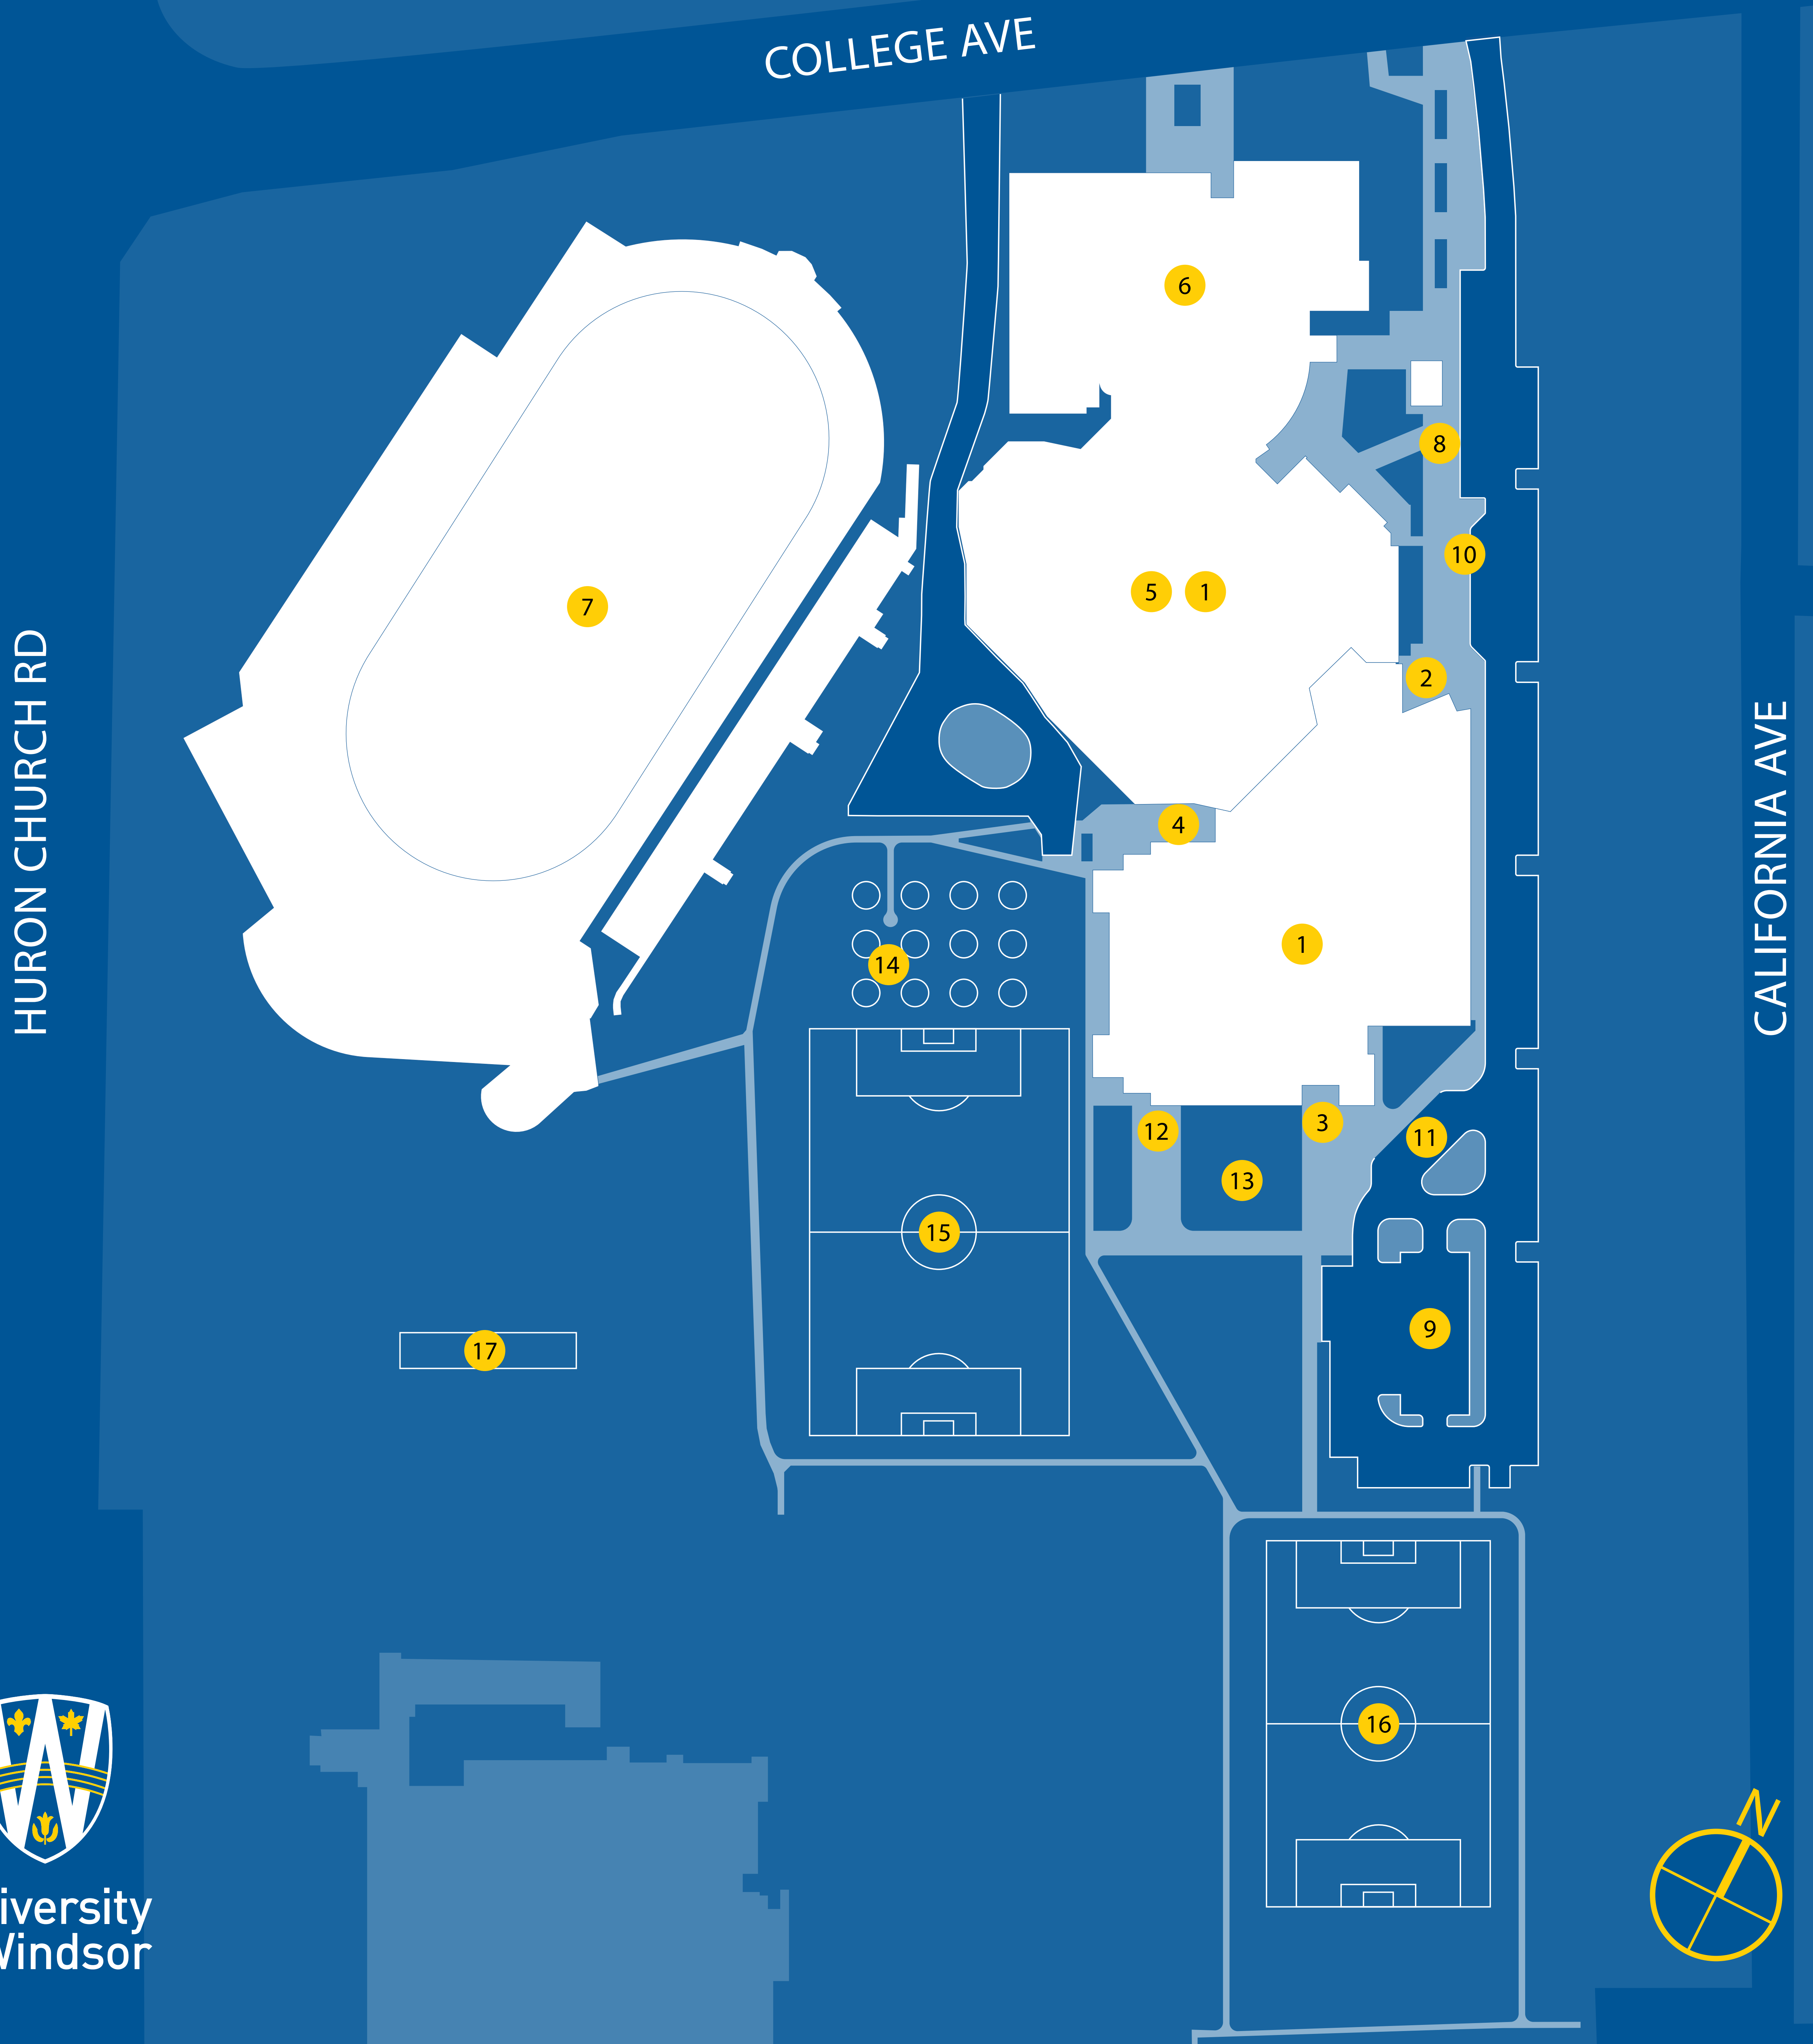

TOLDO LANCER CENTRE

- 1 TOLDO LANCER CENTRE
- 2 MAIN ENTRANCE
- 3 SOUTH ENTRANCE
- 4 WEST ENTRANCE
- 5 DENNIS FAIRALL FIELDHOUSE
- 6 HUMAN KINETICS
- 7 ALUMNI STADIUM
- 8 WALKWAY PLAZA
- 9 PARKING
- 10 SHORT-TERM DROP-OFF
- 11 BUS DROP-OFF
- 12 LOADING AREA
- 13 OUTDOOR COMMONS
- 14 LOW ROPES COURSE
- 15 WEST FIELD
- 16 SOUTH FIELD
- 17 CRICKET PITCH