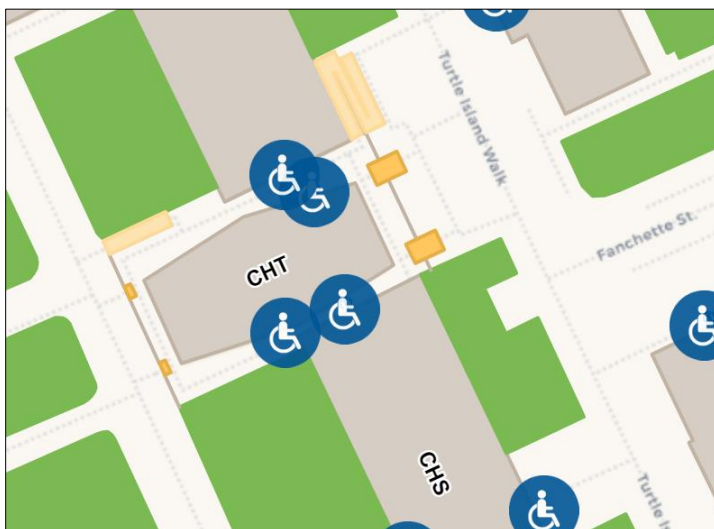

## Chrysler Hall Tower (CHT)

*Exterior view of Chrysler Hall Tower*

### Location

Located in the center of the campus between Chrysler Hall North and South. Nearby buildings include Education and Toldo both to the east.

*Map view of CHT highlighting accessible entrances, nearby streets, and buildings*

## Main Entrance

The main entrance to Chrysler Hall Tower (CHT) is accessible and is equipped with an actuator on the exterior door and inner door. A ramp on the east and west sides of CHT provides leads to the concrete deck which provides access to this entrance. Inside these doors is an elevator.

Note: the entire lower level and the second level of Chrysler Hall North (CHN), Chrysler Hall Tower (CHT), and Chrysler Hall South (CHS) are connected. This provides several access points to CHT.

*The main entrance is accessible on the north side - ground level with an actuator.*