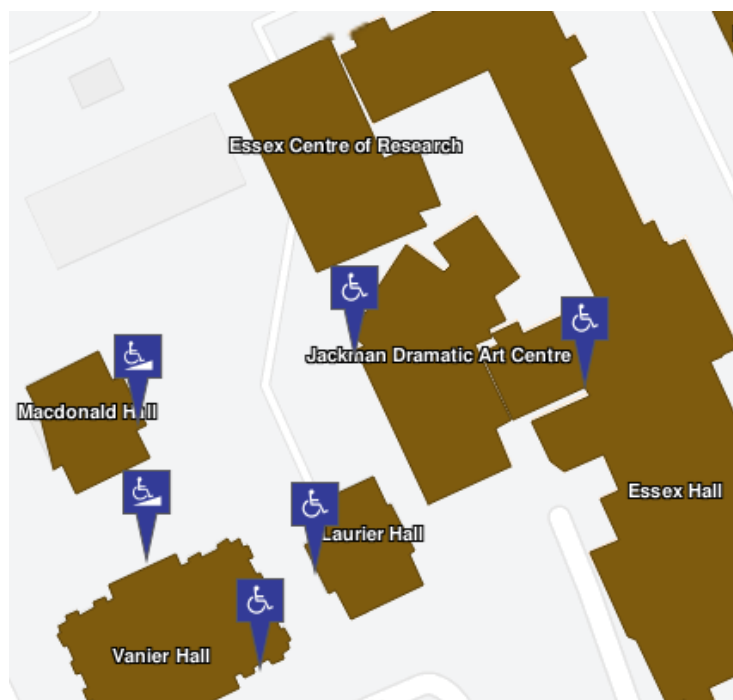

Jackman Dramatic Arts Centre

Location

The Jackman Dramatic Arts Centre is located between Huron Church Rd and Wyandotte St. W. on the south side of campus near the residence quad and Essex Centre of Research (CoRe) building.

Jackman Dramatic Arts Centre

Entrance

The main entrance of the Jackman Dramatic Arts Centre is accessible with actuator button located near main door.

Washroom

Accessible Washrooms can be found:

- Universal washroom located on the 1st floor, no actuator button
- Men and Women's washroom is located on the 2nd floor, no actuator button
- Men and Women's change rooms on the 1st floor is accessible

Elevator

The elevator can be located behind the ticket booth on the first floor

Emergency Evacuation Chairs

2nd Floor Lounge area across from General office