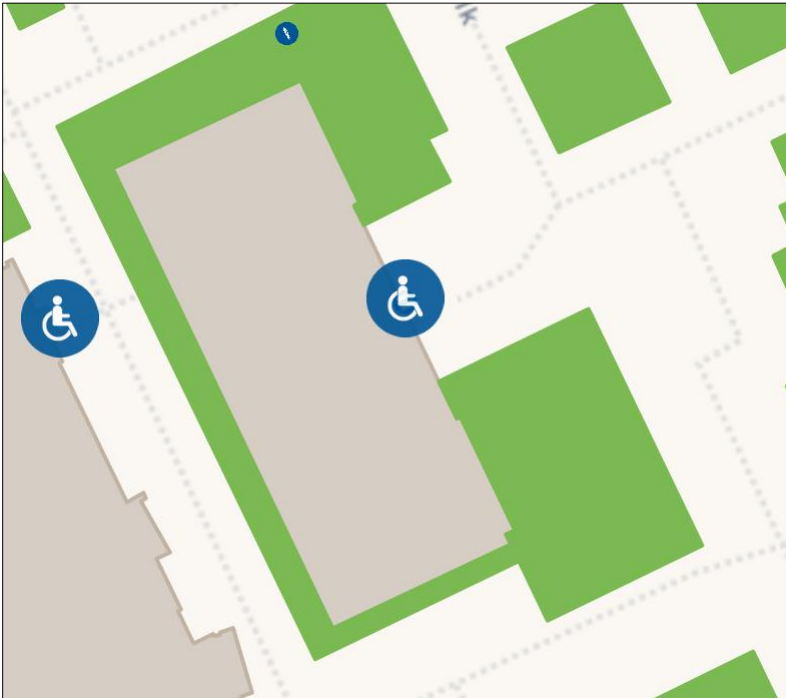

Memorial Hall

Exterior view of Memorial Hall

Location

Memorial Hall is located on the north side of the campus and is located near the Leddy Library, CAW Student Centre, and Dillon Hall.

Map view of Memorial Hall.

Main Entrance

The main entrance to Memorial Hall is **accessible** with a ramp and actuators. It is located on the east side of the building, facing Leddy Library.

Main entrance of Memorial Hall, equipped with a ramp and actuator.

Additional Entrances

There are two additional entrances, **both of which are ground level but are not equipped with actuators.**

- Entrance located on the northwest corner.

Additional entrance on the northwest corner. It is ground level with no actuator.

- Entrance located on the northeast corner.

Additional entrance on the northeast corner. It is ground level with no actuator.

Washrooms*

Floor	Type
3 rd	Universal

* Accessible and universal washrooms may vary due to the age of the building and evolving built environment standards.