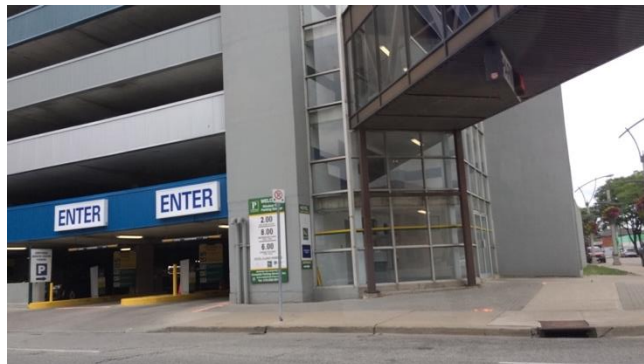

Downtown Campus - Parking Garage on Pitt Street

Main Entrance:

- Standard entrance. There are no actuators. The pedestrian entrance from the sidewalk has a raised curb. There is a ramp from the inside of the parking garage.

Alternate Entrances:

- There are two staircases that one can take to get to the other floors. On the east side of the building, there is a staircase, but no elevator. On the west side (closest to the Windsor International Transit Terminal), there is a staircase, as well as an elevator.

The pay machine is located in a small vestibule that leads to the staircase (West side of the building). The pay machine is quite tall. There is ramp access to this vestibule.

Faculty & Staff Parking permits are available for parking in the Parking Garage. Students may also park in the Parking Garage.