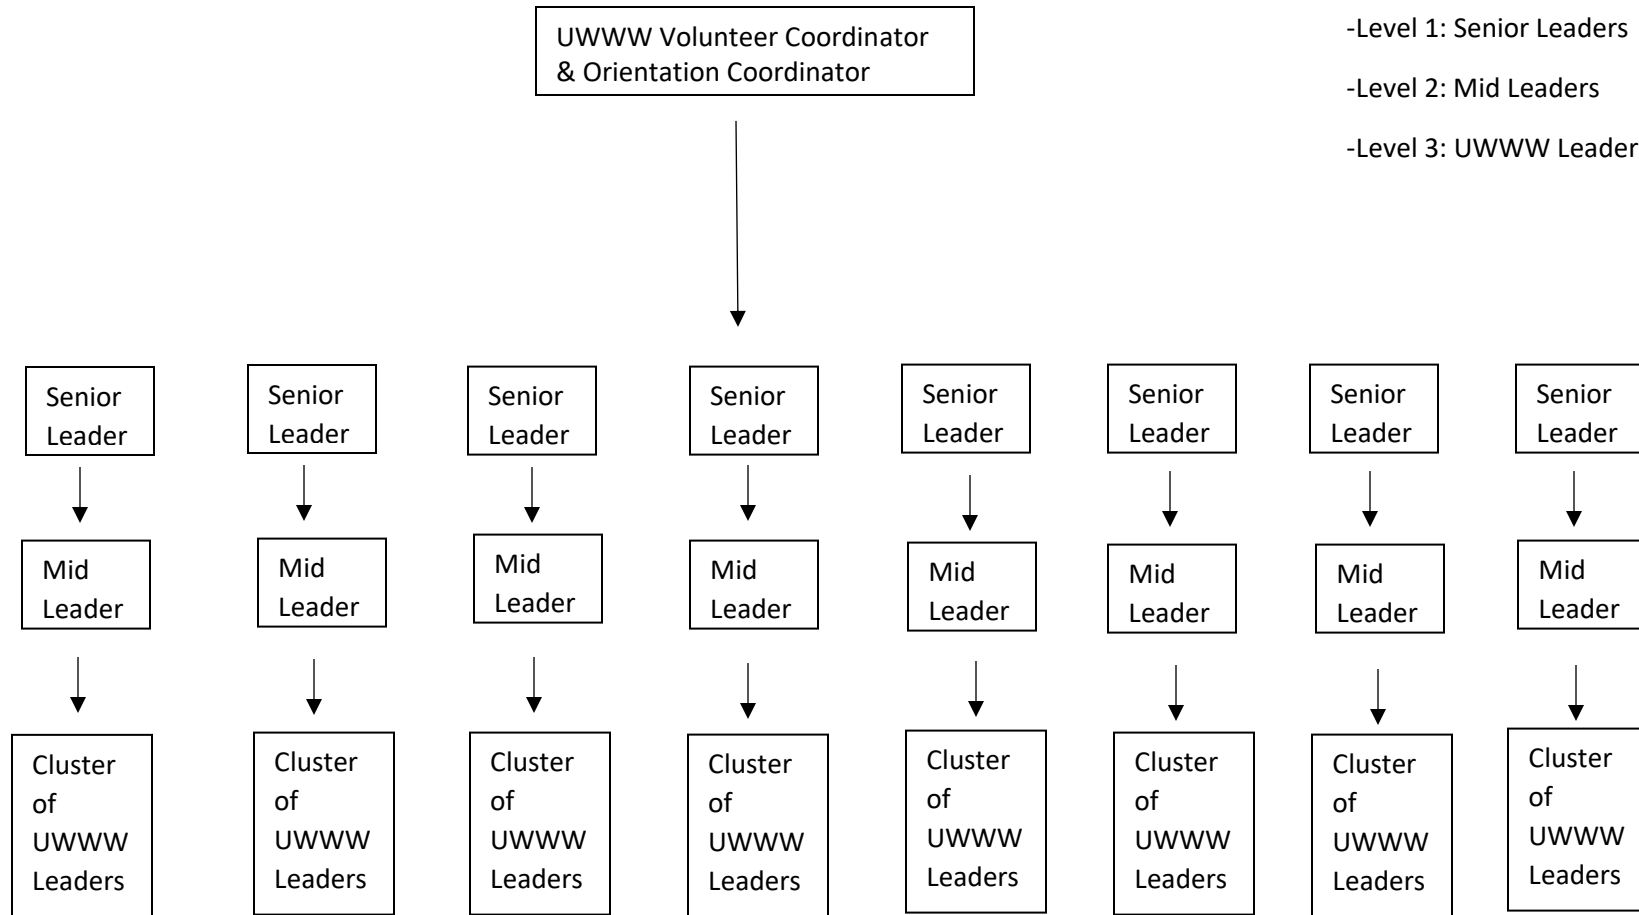

UWWW Faculty Leader Structure

3 Levels of Volunteers

- Level 1: Senior Leaders
- Level 2: Mid Leaders
- Level 3: UWWW Leaders

NOTE: It is the intention to organize teams by faculty. The number of volunteers will determine the number of teams per faculty. However, as we build the program in the first year, we cannot guarantee that you will be on a team in your faculty.