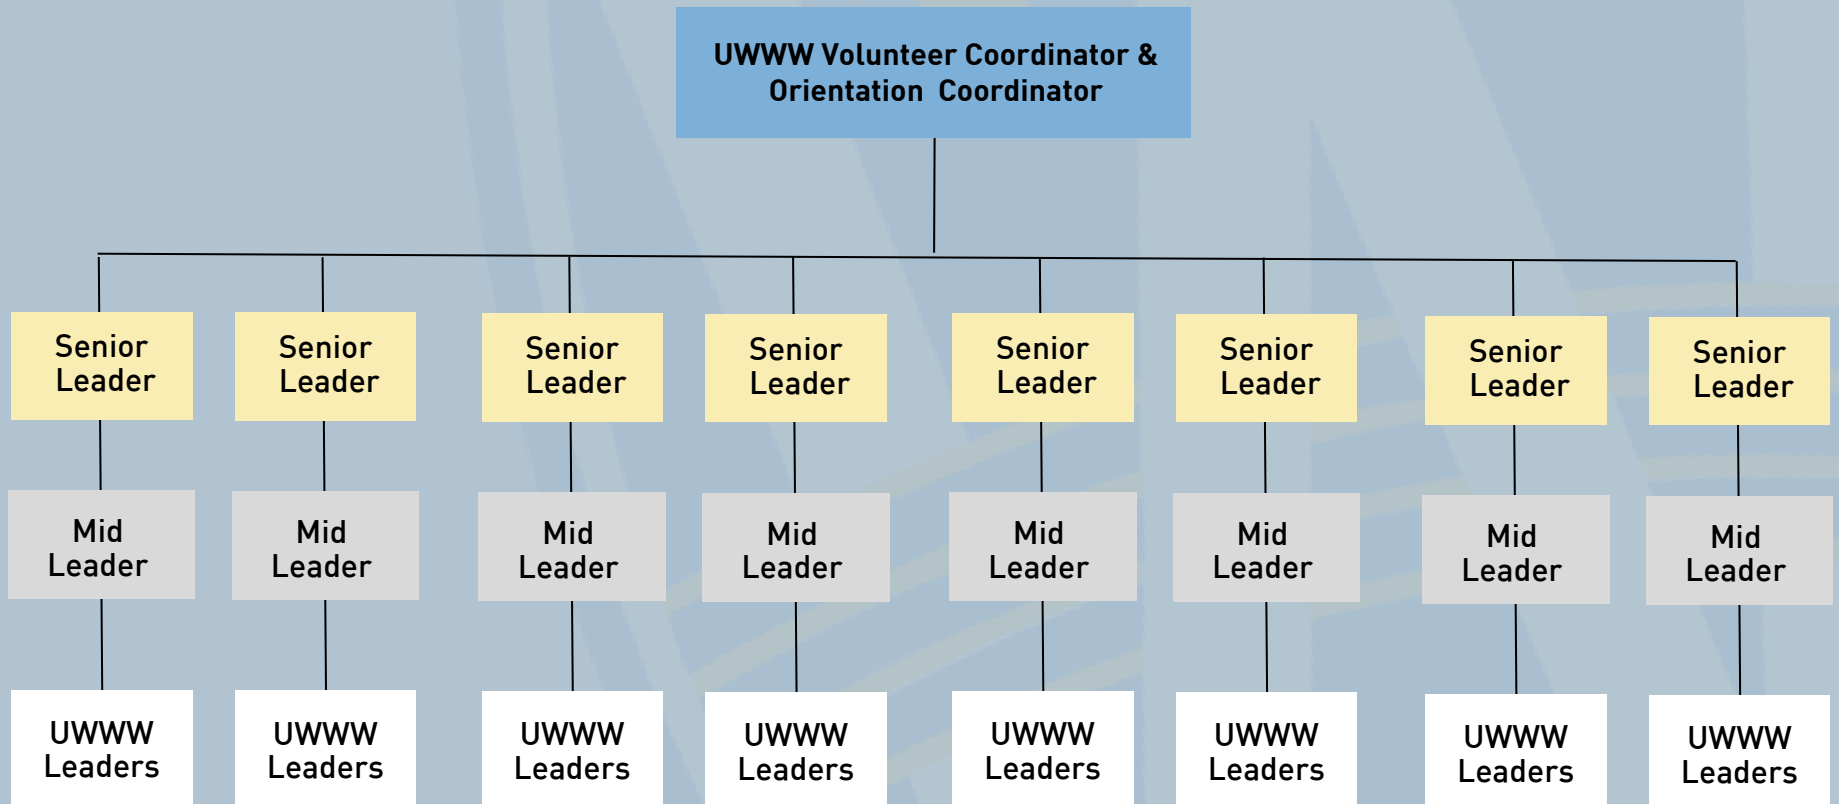

UNIVERSITY OF WINDSOR WELCOME WEEK FACULTY LEADER TEAM STRUCTURE

3 Levels of Volunteers

Level 1: Senior Leaders

Level 2: Mid Leaders

Level 3: UWWW Leaders