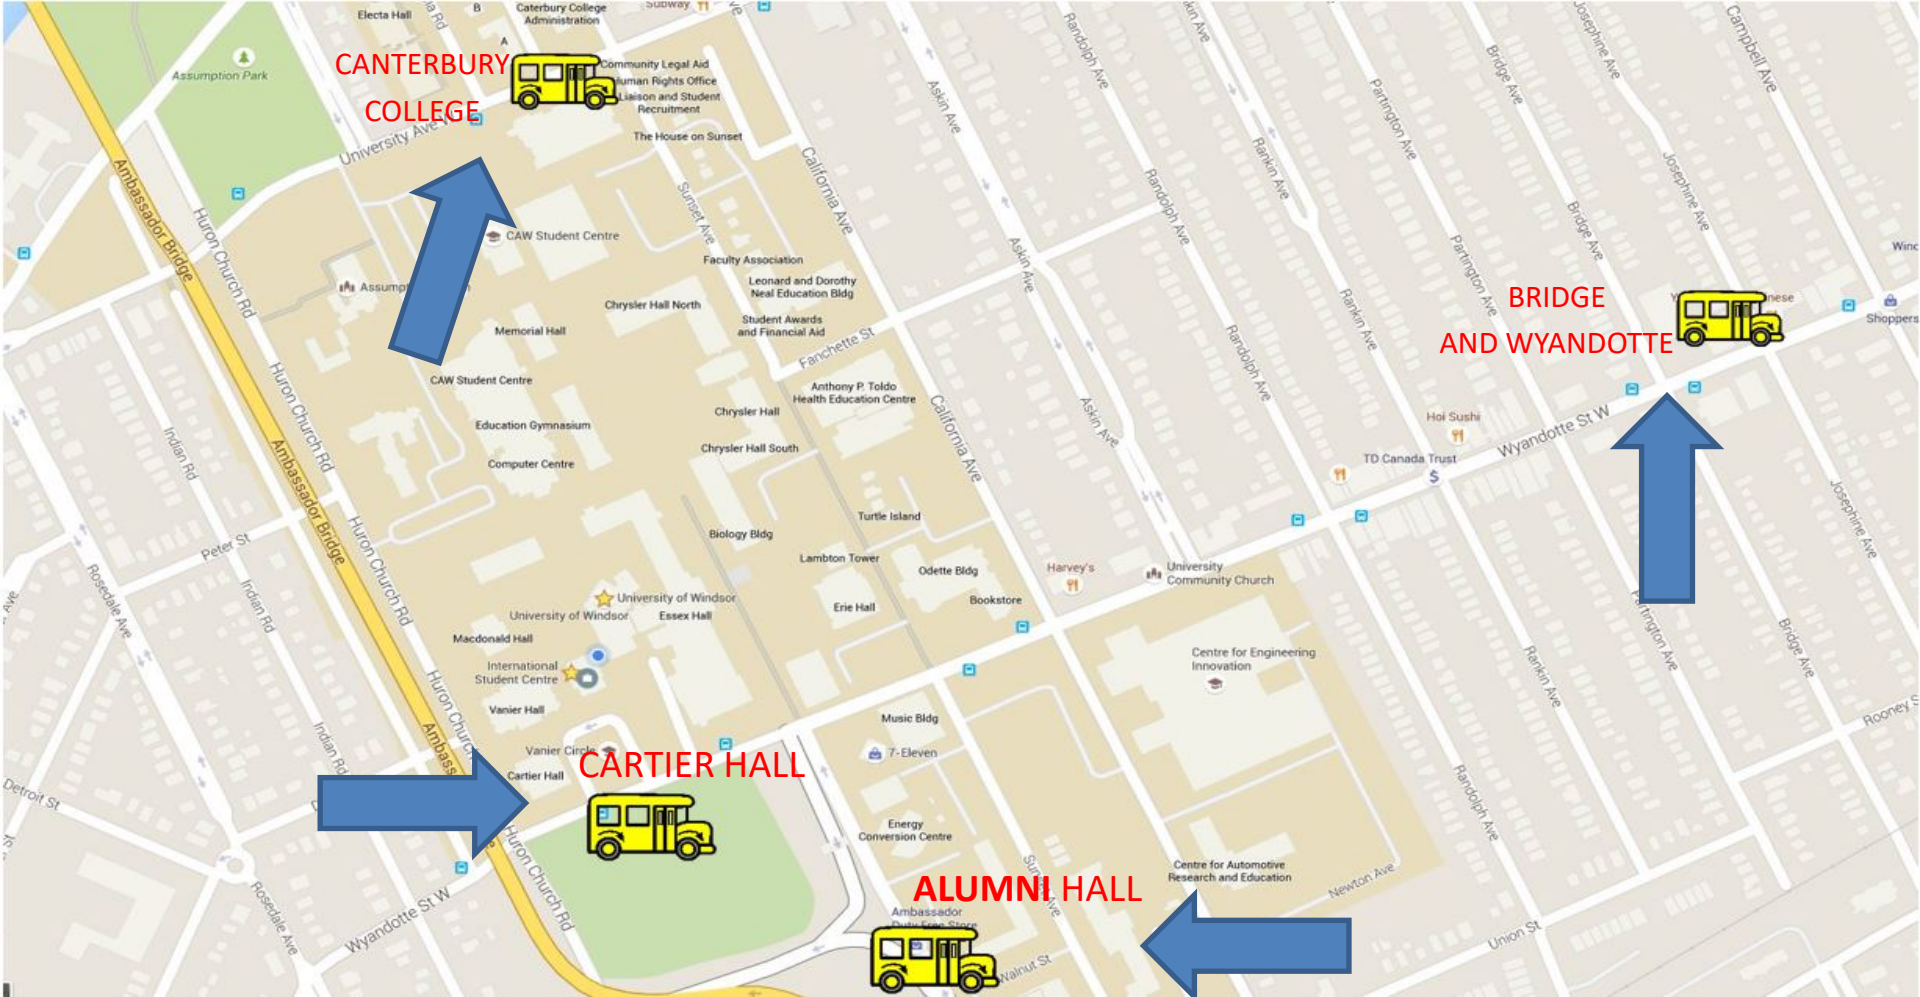

- FREE BUS SHUTTLE EVERY TUESDAY!
- ROUND TRIP
- CONTINUOUS FREE BUS SERVICE
- **BUS #1**: 6PM PICK UP AT CANTERBURY THEN PICK UP AT BRIDGE AND WYANDOTTE, THEN TRAVEL TO THE DOUGALL SUPERSTORE, THIS ROUTE IS CONTINUOUS FROM 6-9PM
- **BUS #2**: 6PM PICK UP AT VANIER CIRCLE(CARTIER), THEN PICK UP AT ALUMNI HALL, THEN TRAVEL TO THE DOUGALL SUPERSTORE, THIS ROUTE IS CONTINUOUS FROM 6-9PM
- **EARN 10% MORE PC OPTIMUM POINTS ON TUESDAYS \***

SIGN UP FOR PC OPTIMUM AND COLLECT PC OPTIMUM POINTS TO EARN FREE GROCERIES  
BRING OUR COMPETITORS FLYERS, WE AD MATCH