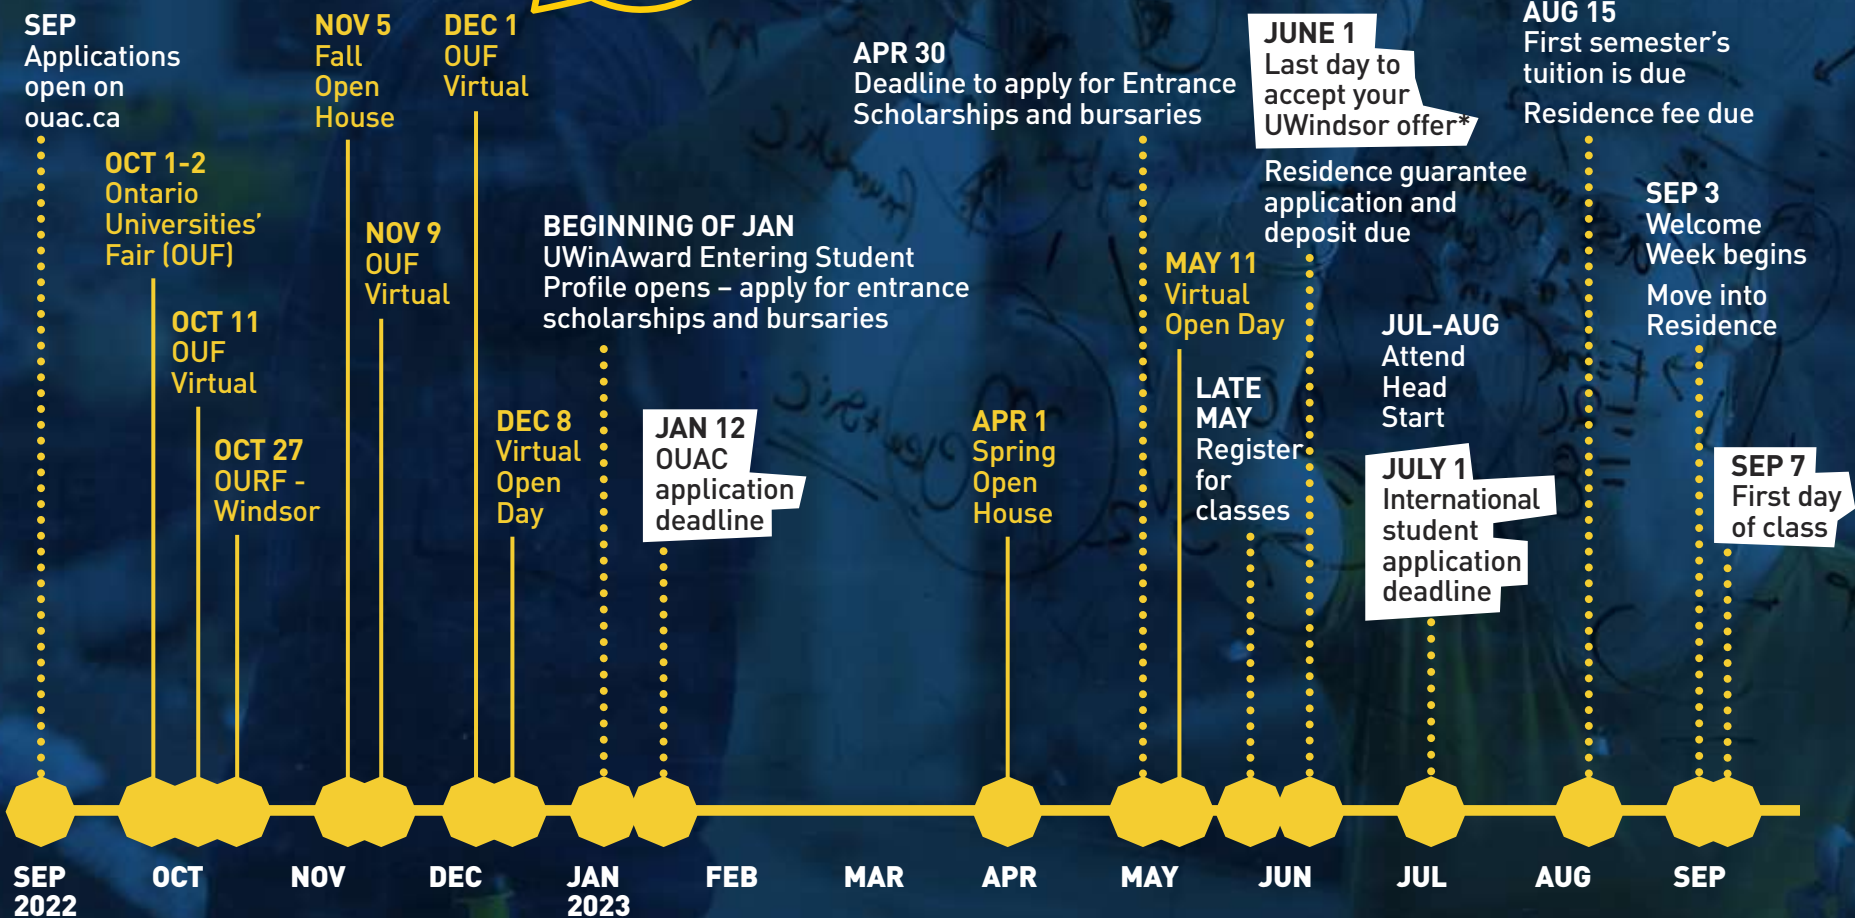

dates to watch

Learn more about our application deadlines:
→ uwin.life/learn-more

* Ontario High School Applicants