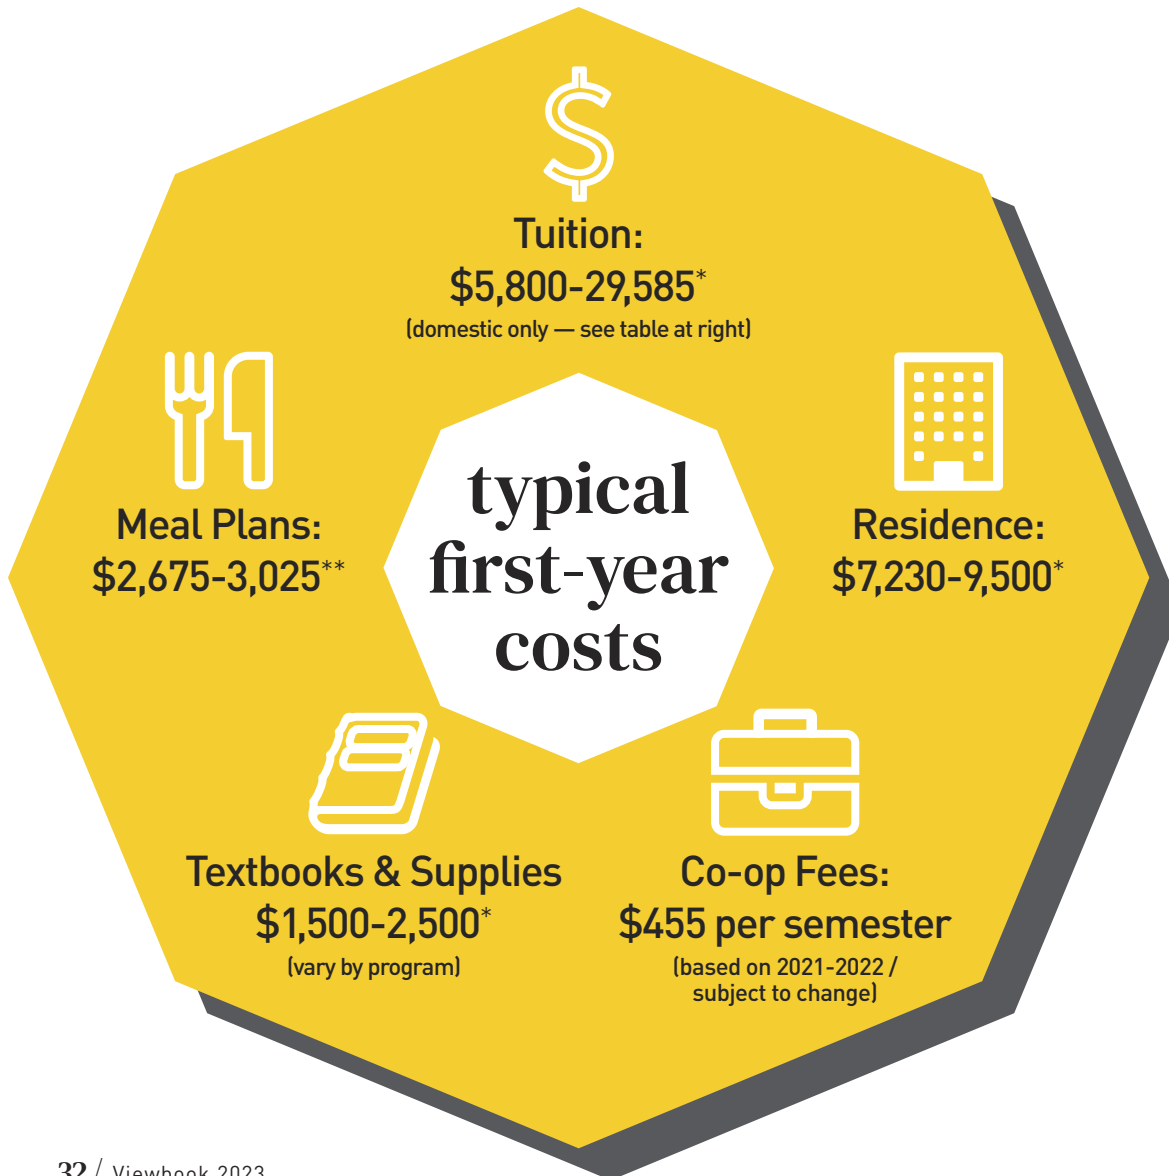

Estimated tuition by program for full-time Ontario domestic students:

PROGRAM	TUITION*
Arts, Humanities, Social Sciences	$ 5,800-8,300
Aeronautics	$ 29,500
Business	$ 10,000-12,000
Computer Science	$ 11,560
Education	$ 6,820-8,600
Economics	$ 8,500
Engineering	$ 9,500-12,080
Human Kinetics	$ 5,970-8,520
Science	$ 8,480
Nursing	$ 5,800-8,500
Social Work	$ 8,480
Visual Arts and the Built Environment	$ 10,300

COSTS AND FEES FOR INTERNATIONAL STUDENTS:

→ uwin.life/international-cost

* Estimates based on 2021-2022 and are for two terms. Subject to change.

** Estimates based on 2021-2022 and is for one term. Subject to change.